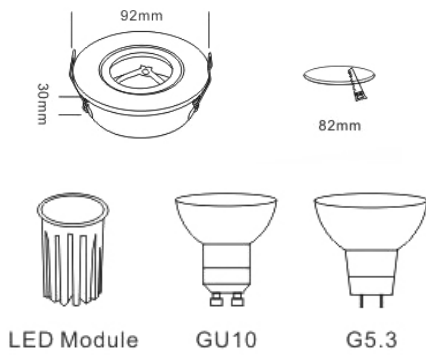

MR16 DOWNLIGHT

AULB91120
G5.3 / GU10
MATT WHITE, BLACK