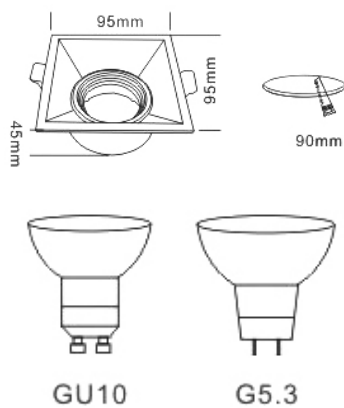

AULB-YF9001-R

G5.3 / GU10

MATT WHITE+BLACK, BLACK