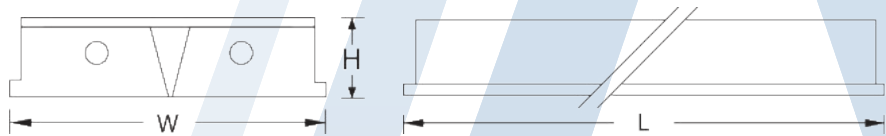

INSTALLATION : RECESS T-BAR CEILING

SURFACE MOUNTED OPEN TYPE