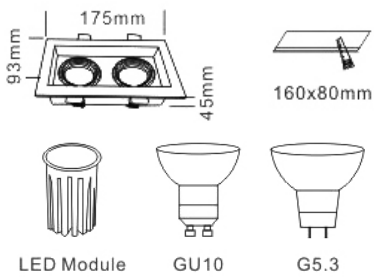

RECESSED DOWNLIGHT

AULB960C-1L
G5.3 / GU10
MATT WHITE+BLACK