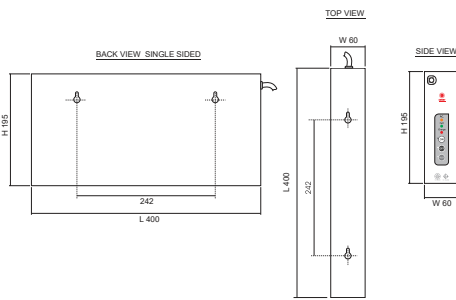

Emergency Exit Sign Light

AUEXB111/112-10ED

LAMP : 10 W

DIMENSIONS : 350L x 50W x 162H mm.

WEIGHT : 1.4kg.

IP20

Emergency Exit Sign Light - EX Series 1 (Box Type)

AUEXS1-10LED

LAMP : 10 W

DIMENSIONS : 400L x 60W x 195H mm.

WEIGHT : 1.70 Kg / Single sided, 1.40 Kg / Double sided

Emergency Exit Sign Light - SL Series 1 (Slim Line Type)

AUSLS1-10LED (R)

LAMP : 10 W

DIMENSIONS : 430L x 100W x 220H mm.

WEIGHT : 1.78 Kg / Single sided, 1.78 Kg / Double sided