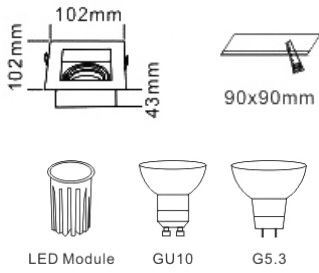

AULB91112-1L

G5.3 / GU10

MATT WHITE+BLACK