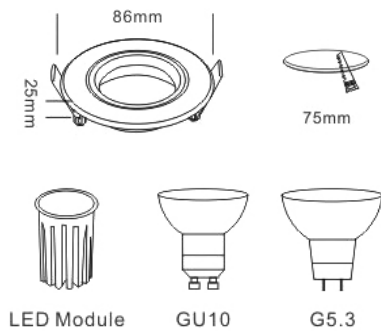

AULB9087-F

G5.3 / GU10

MATT WHITE, ANTIQUE COPPER, BRONZE, SATIN CHROME