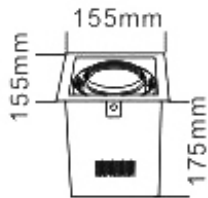

AULB91143-1L

E27 / PAR30

BLACK, GREY, MATT WHITE, SAND WHITE

143x145mm