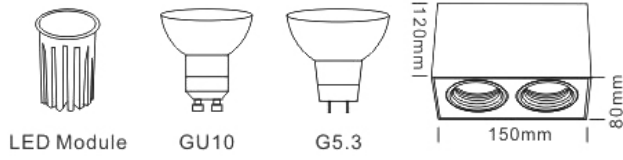

AULB-D980-SQ-E 2L/120

G5.3 / GU10

BLACK, GREY, MATT WHITE, SAND WHITE