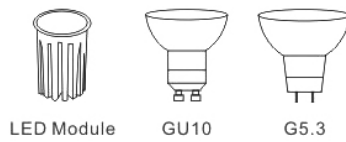

MR16 DOWNLIGHT

AULB-902B MR16
G5.3 / GU10
MATT WHITE, SILVER