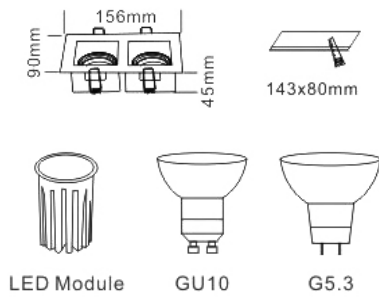

AULB9946-2L
G5.3 / GU10
WHITE+BLACK, BLACK