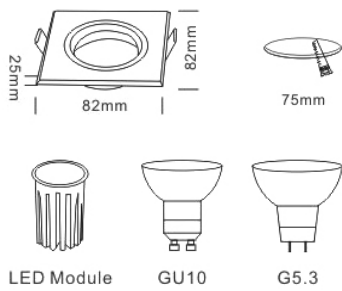

AULB9074

G5.3 / GU10

MATT WHITE, BLACK