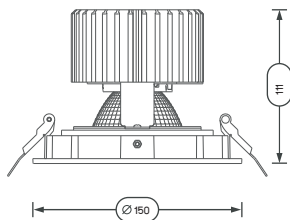

$\varnothing$ 140 mm.