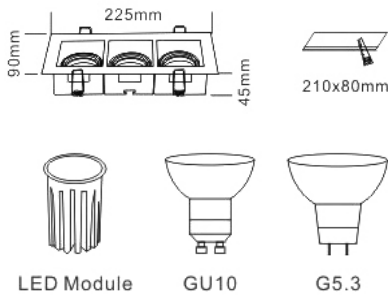

AULB9946-3L
G5.3 / GU10
WHITE+BLACK, BLACK