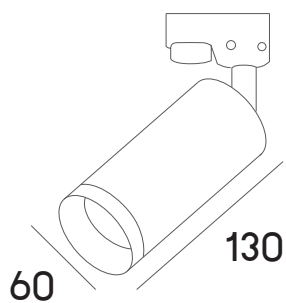

LAMP TYPE : MR16 12V. 50W, MR16 220V. 50W, LED 220V. 2W.

AU-TLT032-082S

POWER : LED GU10

DIMENSION : D60xH130 mm.

AULB-D980-E 2L

AULB-ST-04-D

DIMENSION : 58 \varnothing , 75H mm.

LAMP : G5.3 / GU10