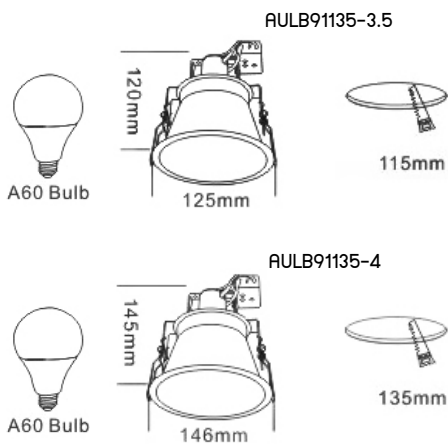

MR16 DOWNLIGHT

AULB91125
G5.3 / GU10
MATT WHITE, BLACK