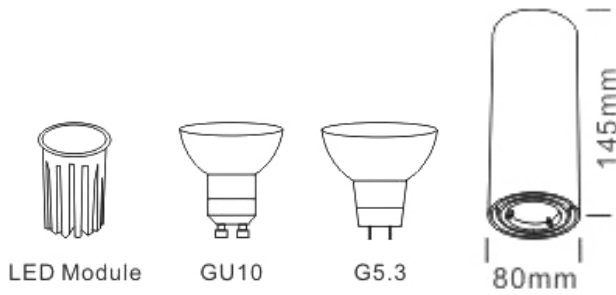

AULB-D980-CIR-B/145

G5.3 / GU10

BLACK, GREY, MATT WHITE, SAND WHITE

AULB-D980-SQ-E/120

G5.3 / GU10

BLACK, GREY, MATT WHITE, SAND WHITE