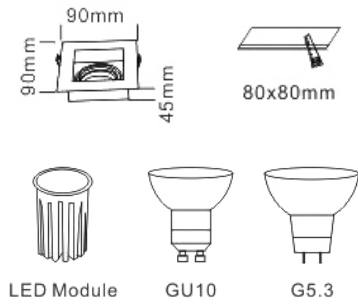

RECESSED DOWNLIGHT

AULB9946-1L
G5.3 / GU10
WHITE+BLACK, BLACK