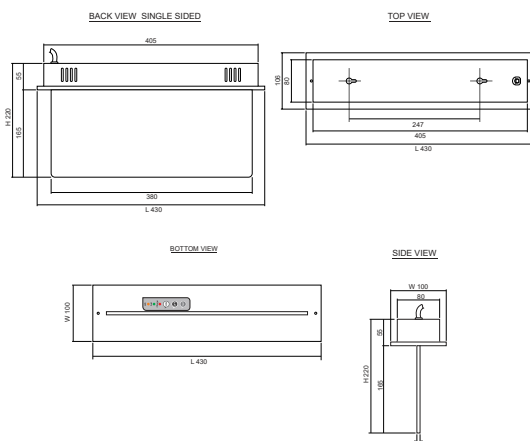

Emergency Exit Sign Light - EX Series 1 (Box Type)

AUEXS1-10LED

LAMP : 10 W

DIMENSIONS : 400L x 60W x 195H mm.

WEIGHT : 1.70 Kg / Single sided, 1.40 Kg / Double sided