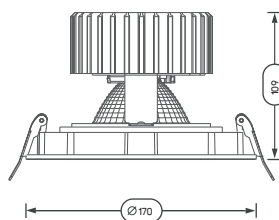

1600lm, 1700lm

 \varnothing 115 mm.

AU-DLLED-LZ-D3-4001-B30

20W

3000K, 4000K

2000lm, 2080lm

 \varnothing 160 mm.

AU-DLLED-LZ-D3-4016-B30