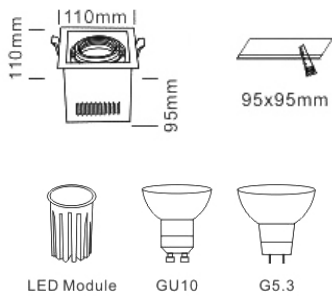

AULB958C-1LAL

G5.3 / GU10

Black + Black

AULB958C-2LAL

G5.3 / GU10

Black + Black