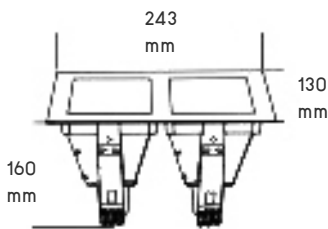

AULB9973-3L

E27

MATT BLACK+MATT SILVER, MATT WHITE+MATT SILVER,
MATT WHITE+SILVER