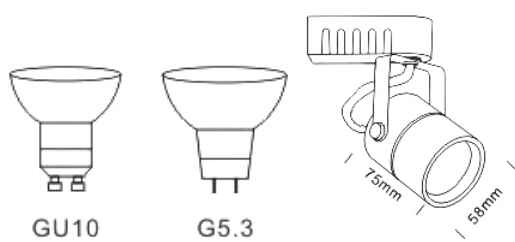

LAMP TYPE : MR16 12V. 50W, MR16 220V. 50W, LED 220V. 2W.

AU-TLT032-082S

POWER : LED GU10

DIMENSION : D60xH130 mm.

AULB-D980-E 2L

AULB-ST-04-D

DIMENSION : 58 \varnothing , 75H mm.

LAMP : G5.3 / GU10