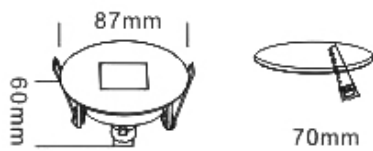

MR16 DOWNLIGHT

AULB2028, AULB2029
G5.3 / GU10
MATT WHITE, BLACK