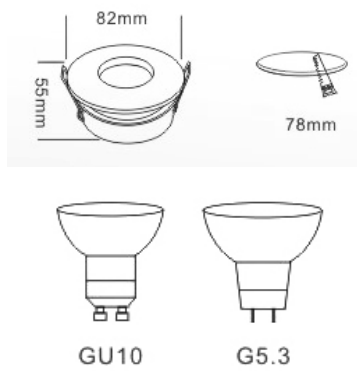

G5.3 / GU10

B-A SAND WHITE+SILVER, B-C MATT WHITE

AULB-92033