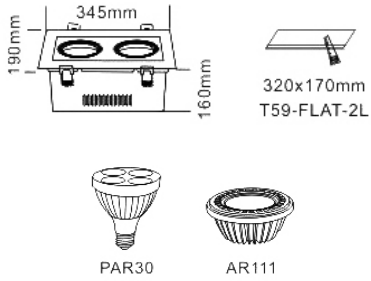

WHITE+BLACK

RECESSED DOWNLIGHT

AULB959-FLAT-2L

E27 / PAR30

WHITE+BLACK

AULB959-STEP-1L

E27 / PAR30

WHITE+BLACK