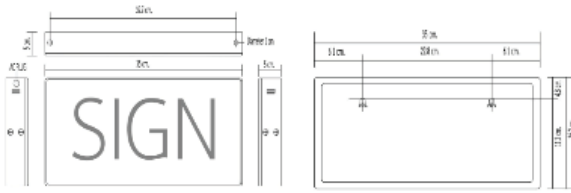

Emergency Exit Sign Light