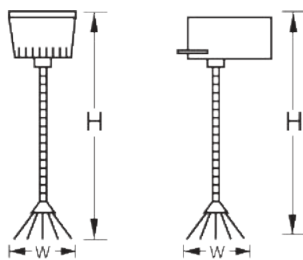

LAMP TYPE : MR16 12V. 50W. 36D, LED 12V. 4W. 10D

AU-DP002

DIMENSION : 100W, 130H

LAMP : GU 5.3

LUMEN : 1200 cd., 1050 cd.

LAMP TYPE : MR16 12V. 50W. 36D, LED 12V. 4W. 10D

AU-DP003

AU-DP006