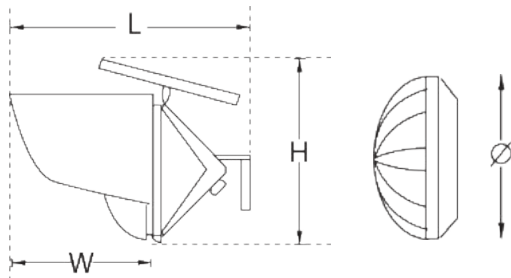

WARNING LIGHT

SOLAR POWERED LED

AU-POW-001

DIMENSIONS : 480L x 280W x 372H x 272 $\varnothing$ mm.