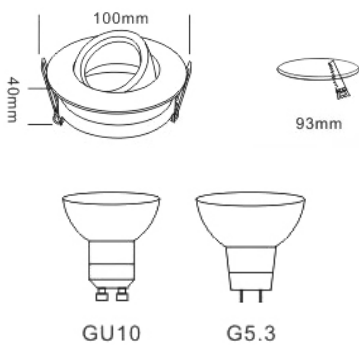

MR16 DOWNLIGHT

AULB-YF9003-F
G5.3 / GU10
MATT WHITE, BLACK, WHITE