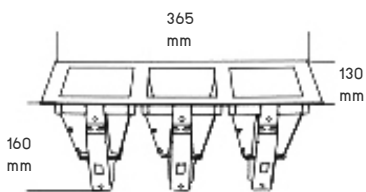

AULB9973-1L

E27

MATT BLACK+MATT SILVER, MATT WHITE+MATT SILVER,
MATT WHITE+SILVER

AULB9973-2L

E27

MATT BLACK+MATT SILVER, MATT WHITE+MATT SILVER,
MATT WHITE+SILVER

AULB9973-3L

E27

MATT BLACK+MATT SILVER, MATT WHITE+MATT SILVER,
MATT WHITE+SILVER