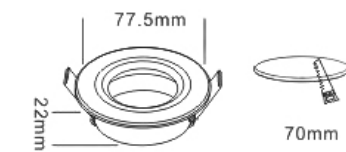

MR16 DOWNLIGHT

AULB-902B MR16
G5.3 / GU10
MATT WHITE, SILVER