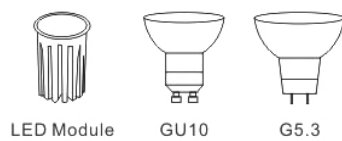

MR16 DOWNLIGHT

AULB-902B MR16
G5.3 / GU10
MATT WHITE