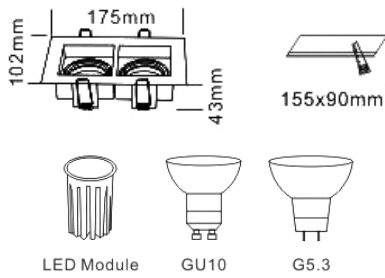

AULB91112-2L

G5.3 / GU10

MATT WHITE+BLACK