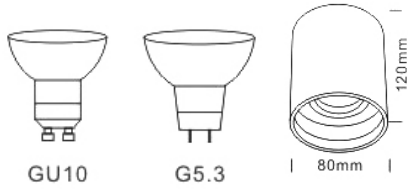

AULB-D980-CIR-A/120

G5.3 / GU10

BLACK, SAND WHITE+BLACK, GREY+BLACK

AULB-D980-CIR-A/145

G5.3 / GU10

BLACK, SAND WHITE+BLACK, GREY+BLACK