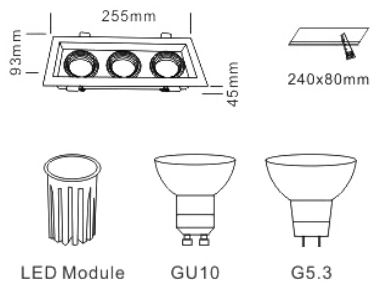

AULB959-STEP-2L

E27 / PAR30

WHITE+BLACK

RECESSED DOWNLIGHT

AULB960C-1L
G5.3 / GU10
MATT WHITE+BLACK

AULB960C-2L
G5.3 / GU10
MATT WHITE+BLACK

AULB960C-3L
G5.3 / GU10
MATT WHITE+BLACK

RECESSED DOWNLIGHT