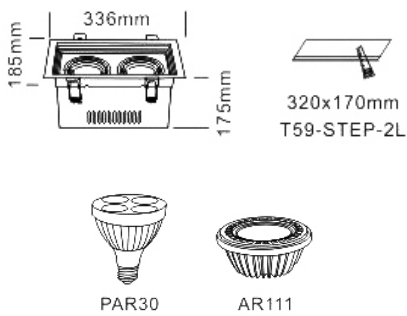

RECESSED DOWNLIGHT

AULB959-FLAT-2L

E27 / PAR30

WHITE+BLACK

AULB959-STEP-1L

E27 / PAR30

WHITE+BLACK

AULB959-STEP-2L

E27 / PAR30

WHITE+BLACK