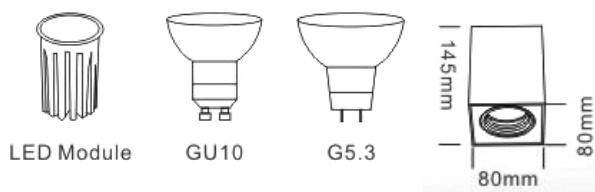

AULB-D980-CIR-B/145

G5.3 / GU10

BLACK, GREY, MATT WHITE, SAND WHITE

AULB-D980-SQ-E/120

G5.3 / GU10

BLACK, GREY, MATT WHITE, SAND WHITE

AULB-D980-SQ-E/145

G5.3 / GU10

BLACK, GREY, MATT WHITE, SAND WHITE