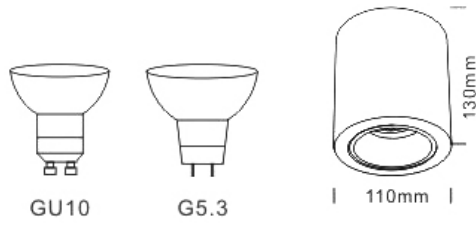

AULB9305-E

G5.3 / GU10

BLACK, GREY, MATT WHITE, SAND WHITE