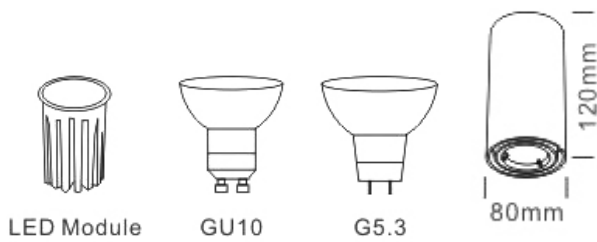

AULB-D980-CIR-A/120

G5.3 / GU10

BLACK, SAND WHITE+BLACK, GREY+BLACK

AULB-D980-CIR-A/145

G5.3 / GU10

BLACK, SAND WHITE+BLACK, GREY+BLACK

AULB-D980-CIR-B/120

G5.3 / GU10

BLACK, GREY, MATT WHITE, SAND WHITE