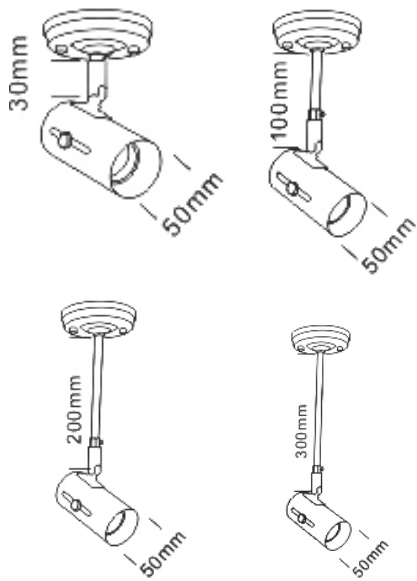

AULB9007-C-3

Dimension(mm.) : 50 ∅ , W30

LAMP : E27

COLOR : MATT WHITE, BLACK, WHITE

AULB9007-C-10

Dimension(mm.) : 50 ∅ , W100

LAMP : E27

COLOR : MATT WHITE, BLACK, WHITE

AULB9007-C-20

Dimension(mm.) : 50 ∅ , W200

LAMP : E27

COLOR : MATT WHITE, BLACK, WHITE

AULB9007-C-30

Dimension(mm.) : 50 ∅ , W300

LAMP : E27

COLOR : MATT WHITE, BLACK, WHITE