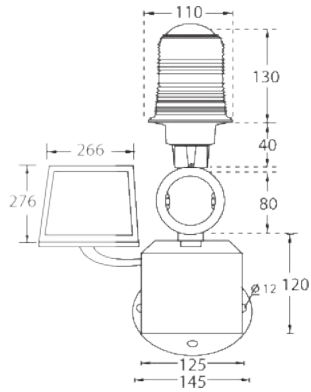

LED SOLARCELL
AU-POT-W05
LIFE : 100,000
LAMP TYPE : LED 5W.
LENS : WHITE GLASS

LED SOLARCELL
AU-POT-L05
LIFE : 100,000
LAMP TYPE : LED 5W.
LENS : RED GLASS

LED SOLARCELL
AU-POT-G01
LIFE : 8,000
LAMP TYPE : INCAN. 100W.
LENS : RED GLASS

LED SOLARCELL
AU-POG-A70
LIFE : 8,000
LAMP TYPE : INCAN. 70W.
LENS : RED ACRYLIC