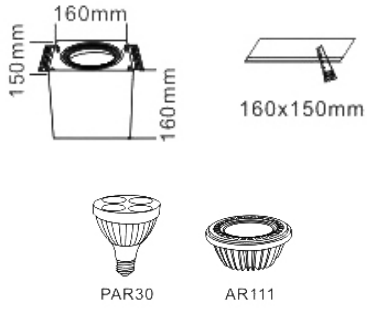

RECESSED DOWNLIGHT

AULB959-A-1L

E27 / PAR30

Black