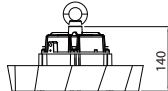

WEIGHT : 3kg.

100W/150W/200W

240W

AU-HBL052-100

POWER : 100W

LUMINOUS : 15,000lm

DIMENSION : 260x140mm

WEIGHT : 1.8 kg.