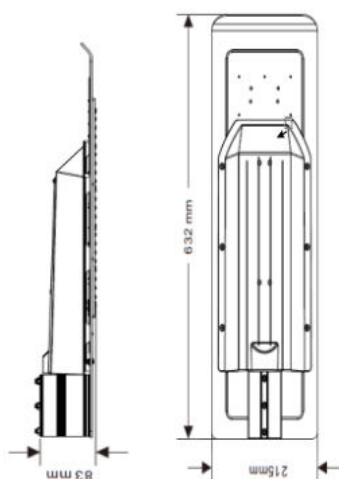

WEIGHT : 3kg.

100W/150W/200W

240W

AU-HBL052-100

POWER : 100W

LUMINOUS : 15,000lm

DIMENSION : 260x140mm

WEIGHT : 1.8 kg.