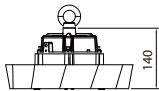

WEIGHT : 3kg.

100W/150W/200W

240W

AU-HBL052-100

POWER : 100W

LUMINOUS : 15,000lm

DIMENSION : 260x140mm

WEIGHT : 1.8 kg.