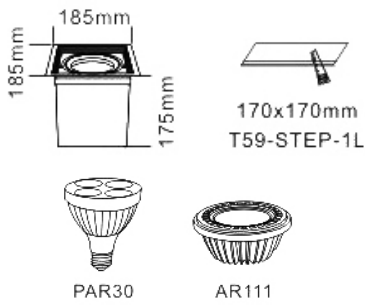

WHITE+BLACK

RECESSED DOWNLIGHT

AULB959-FLAT-2L

E27 / PAR30

WHITE+BLACK

AULB959-STEP-1L

E27 / PAR30

WHITE+BLACK