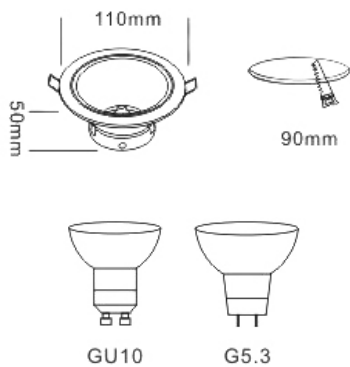

AULB9914-F

G5.3 / GU10

BLACK, MATT WHITE, WHITE+SILVER, MATT WHITE+SAND,
SATIN CHROME+SILVER