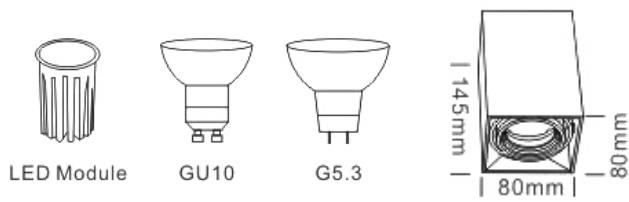

AULB-D980-SQ-C/145

G5.3 / GU10

BLACK, GREY, MATT WHITE, SAND WHITE