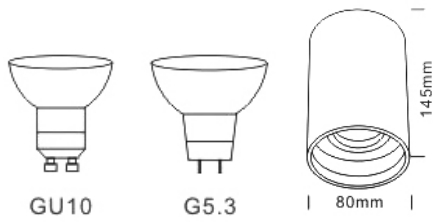

AULB-D980-CIR-B/120

G5.3 / GU10

BLACK, GREY, MATT WHITE, SAND WHITE