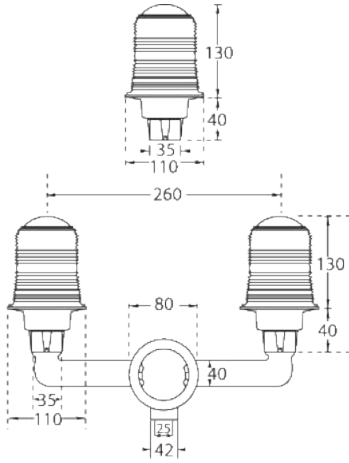

RED FRESNEL GLASS GLOBES

AU-POG-1100

LAMP : 1 x E 27

LIFE : 8,000

LAMP TYPE : 1 x 100W.

WEIGHT : 2kg.

RED FRESNEL GLASS GLOBES

AU-POG-1L14

LAMP : 1 x LED

LIFE : 100,000

LAMP TYPE : 1 x 14W. LED

WEIGHT : 1.90kg.

RED FRESNEL GLASS GLOBES

AU-POG-2100

LAMP : 2 x E 27

LIFE : 8,000

LAMP TYPE : 2 x 100W.

WEIGHT : 4.50kg.

RED FRESNEL GLASS GLOBES

AU-POG-2L14

LAMP : 2 x LED

LIFE : 100,000

LAMP TYPE : 2 x 14W. LED

WEIGHT : 4.40kg.