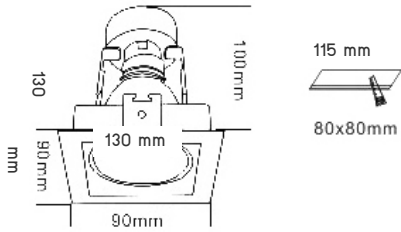

RECESSED DOWNLIGHT

AULB9926-3.5" 1L
E27
WHITE+SATIN CHROME