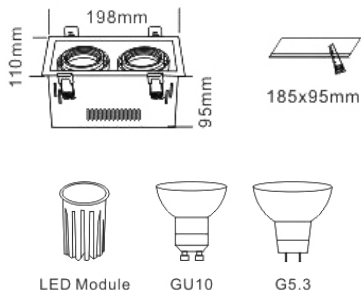

AULB958C-1LAL

G5.3 / GU10

Black + Black

AULB958C-2LAL

G5.3 / GU10

Black + Black

AULB958C-2LAL

G5.3 / GU10

Black + Black