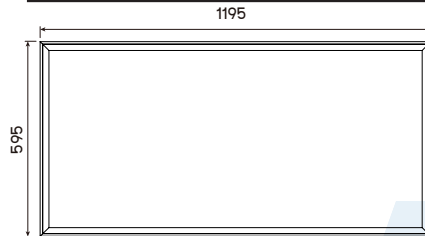

MODEL	LAMP	DIMENSION(mm.)		LUMEN
		L	W	
AU-PNL021-60S	60W	1195	595	6,000 lm