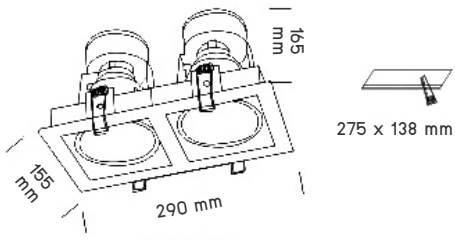

RECESSED DOWNLIGHT

AULB9926-4" 2L
E27
WHITE+SATIN CHROME