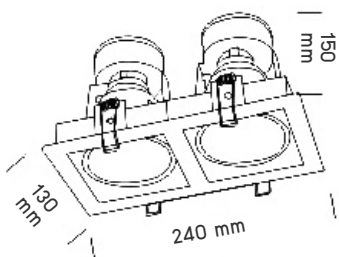

RECESSED DOWNLIGHT

AULB9926-3.5" 2L
E27
WHITE+SATIN CHROME