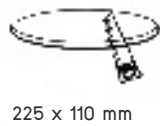

AULB9973-3L

E27

MATT BLACK+MATT SILVER, MATT WHITE+MATT SILVER,
MATT WHITE+SILVER