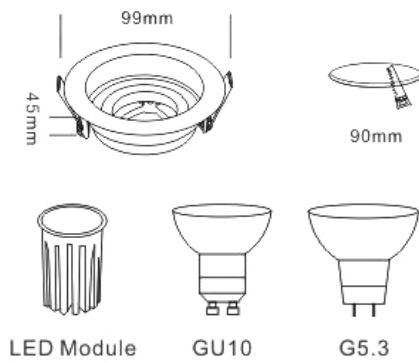

AULB-YF9001-F

G5.3 / GU10

MATT WHITE+BLACK, BLACK