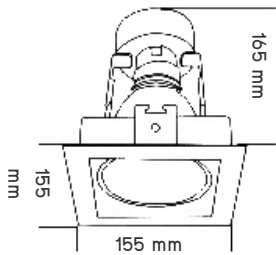

RECESSED DOWNLIGHT

AULB9926-4" 1L
E27
WHITE+SATIN CHROME