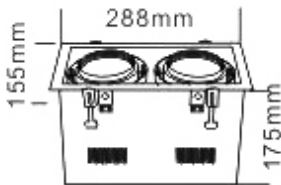

AULB91143-1L

E27 / PAR30

BLACK, GREY, MATT WHITE, SAND WHITE

143x145mm

AULB91143-2L

E27 / PAR30

BLACK, GREY, MATT WHITE, SAND WHITE

275x143mm