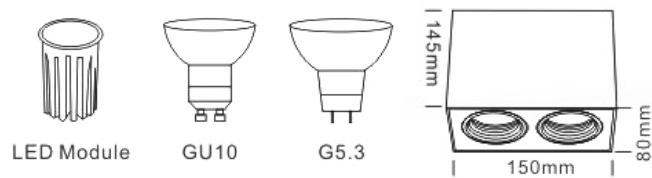

AULB-D980-SQ-E 2L/145

G5.3 / GU10

BLACK, GREY, MATT WHITE, SAND WHITE