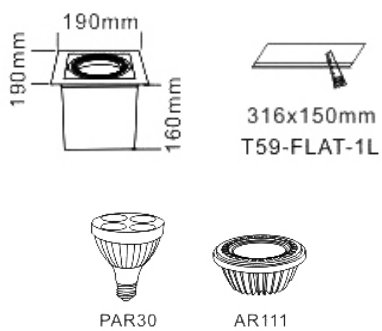

AULB959-FLAT-1L

E27 / PAR30

WHITE+BLACK