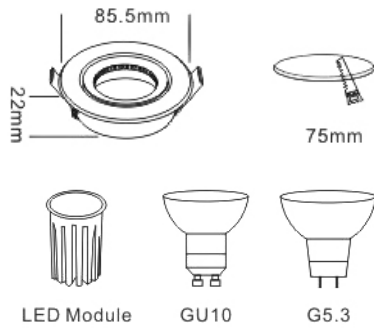

G5.3 / GU10

B-A SAND WHITE+SILVER, B-C MATT WHITE

AULB-92033

G5.3 / GU10

MATT WHITE, BLACK