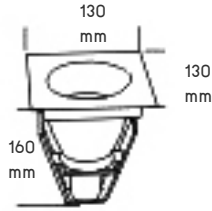

AULB9973-1L

E27

MATT BLACK+MATT SILVER, MATT WHITE+MATT SILVER,
MATT WHITE+SILVER

AULB9973-2L

E27

MATT BLACK+MATT SILVER, MATT WHITE+MATT SILVER,
MATT WHITE+SILVER