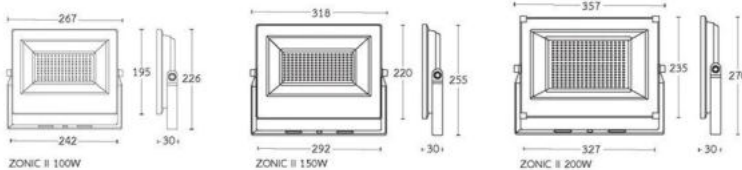

ZONIC II 200W

Power : 200W

DIMENSION : 357L x 30W x 270H mm.

LUMEN : 18,000 lm, 19,000 lm

WEIGHT : 1.9 kg.