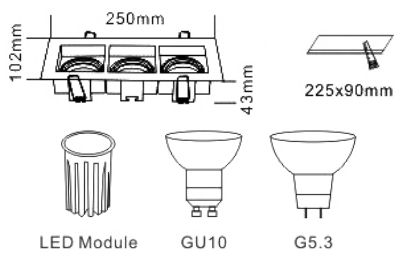

AULB91112-3L

G5.3 / GU10

MATT WHITE+BLACK