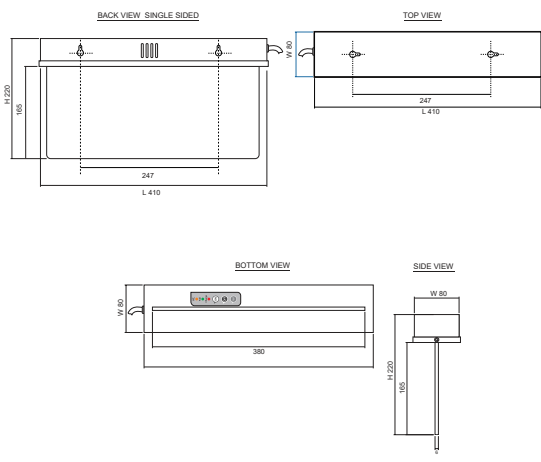

Emergency Exit Sign Light