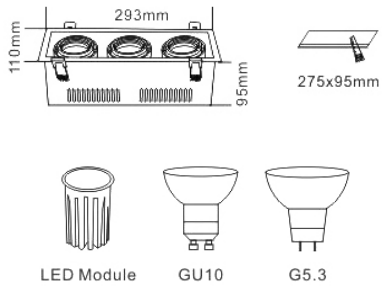

AULB958C-2LAL

G5.3 / GU10

Black + Black