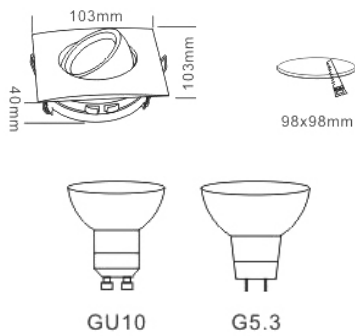

MR16 DOWNLIGHT

AULB-FY9002-R
G5.3 / GU10
SAND WHITE, SAND BLACK