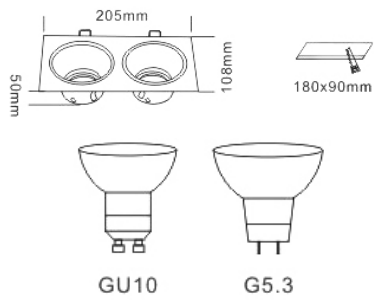

AULB9914-2L

G5.3 / GU10

MATT WHITE, BLACK, WHITE+SILVER

AULB9914-F

G5.3 / GU10

BLACK, MATT WHITE, WHITE+SILVER, MATT WHITE+SAND,
SATIN CHROME+SILVER

AULB9914-R

G5.3 / GU10

BLACK, MATT WHITE, WHITE+SILVER, MATT WHITE+SAND,
SATIN CHROME+SILVER