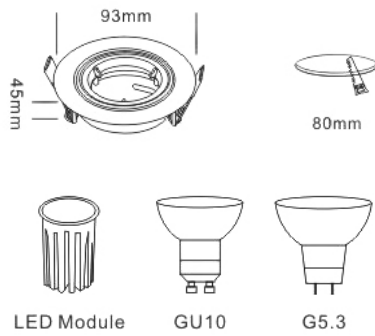

MR16 DOWNLIGHT

AULB9092-3F
G5.3 / GU10
MATT WHITE, BLACK