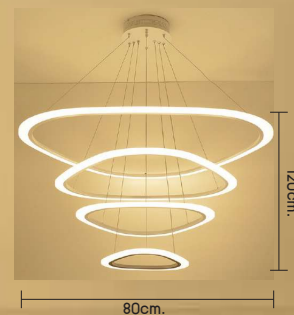

BELC0008

Bulb : LED

BELUGA

Dimension : D20cm. x 45cm.

BELC0009

Bulb : LED

BELUGA

Dimension : D50cm. x 120 cm.

BELC0010

Bulb : LED

BELUGA

Dimension : D120+100+74+52cm.

BELC0011

Bulb : LED

BELUGA

Dimension : D80cm. x 120cm.

BELC0012

Bulb : LED

BELUGA

Dimension : D90cm. x 120cm.

BELC0013

Bulb : LED

BELUGA

Dimension : D60 + 40 + 20cm.