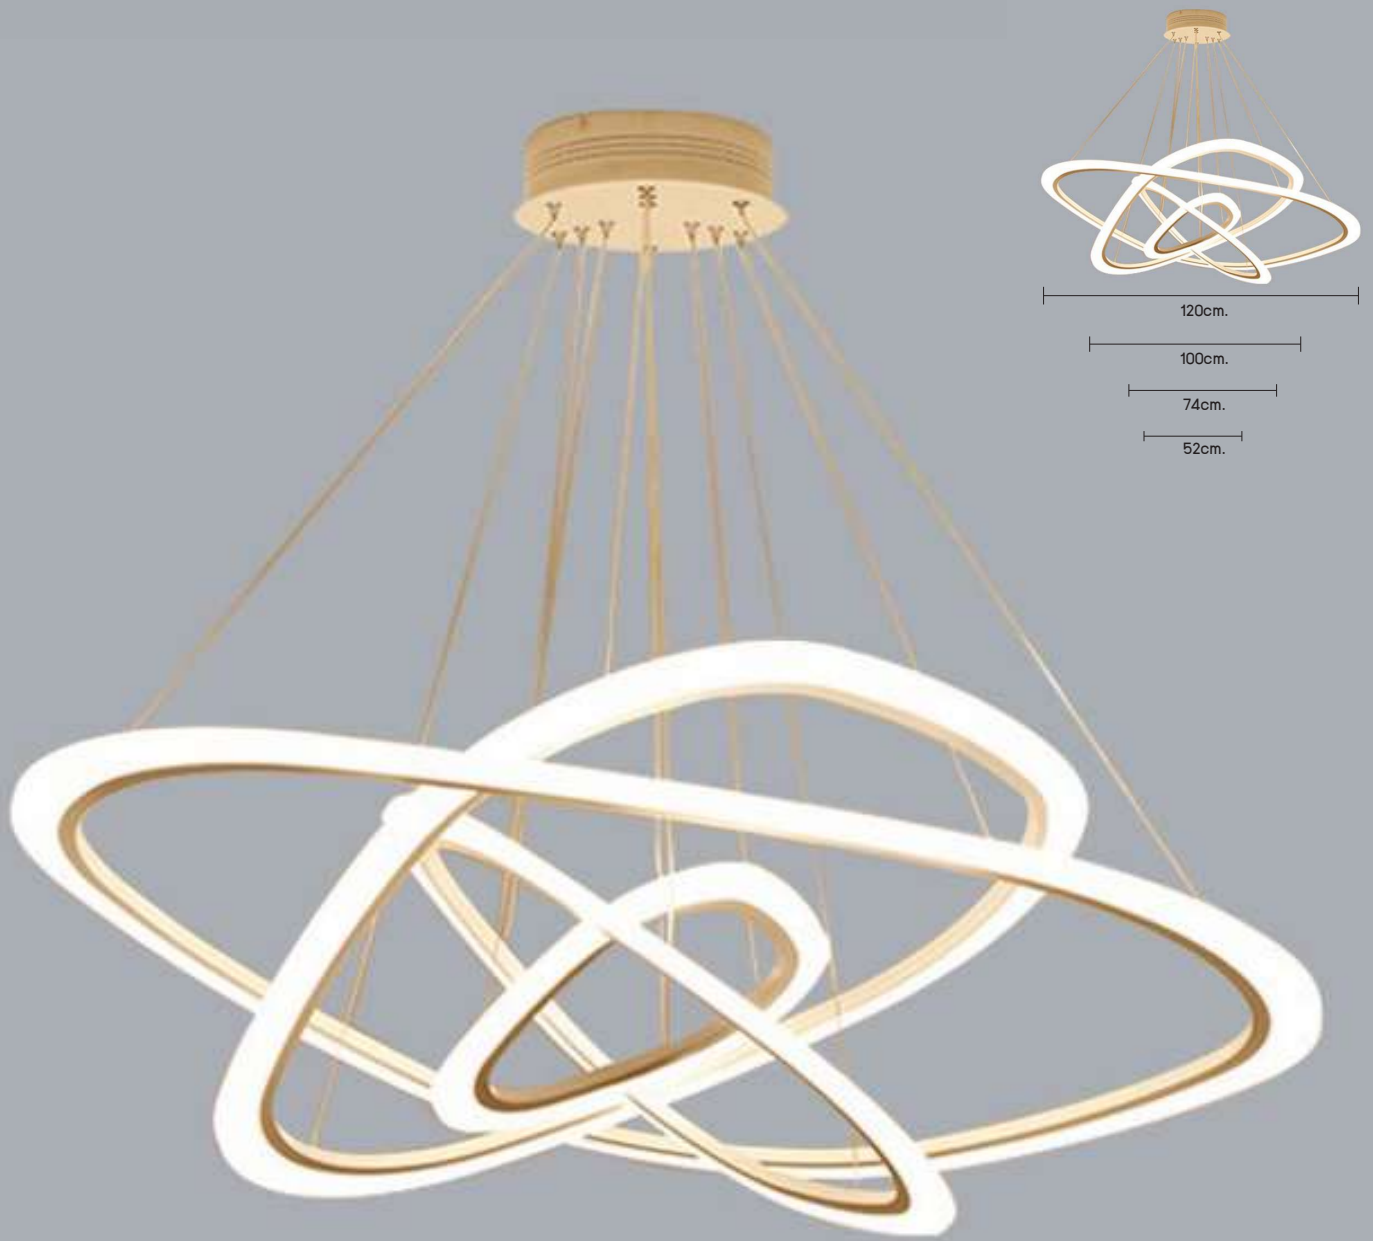

BELC0006

Bulb : LED

BELUGA

Dimension : D102cm. x 68cm.

BELC0007

Bulb : LED

BELUGA

Dimension : D14cm. x 56cm.

BELC0008

Bulb : LED

BELUGA

Dimension : D20cm. x 45cm.

BELC0009

Bulb : LED

BELUGA

Dimension : D50cm. x 120 cm.

BELC0010

Bulb : LED

BELUGA

Dimension : D120+100+74+52cm.

BELC0011

Bulb : LED

BELUGA

Dimension : D80cm. x 120cm.

BELC0012

Bulb : LED

BELUGA

Dimension : D90cm. x 120cm.

BELC0013

Bulb : LED

BELUGA

Dimension : D60 + 40 + 20cm.