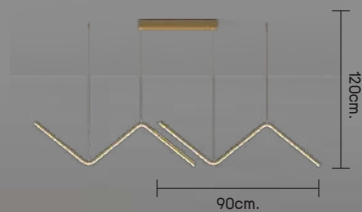

BELUGA

Dimension : D90cm. x 120cm.

BELC0013

Bulb : LED