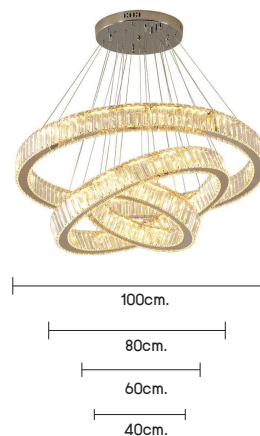

BELC0028

Bulb : LED

BELUGA

Dimension : D80cm.

BELC0029

Bulb : LED

BELUGA

Dimension : D50cm. + 30cm.

BELC0030

Bulb : LED

BELUGA

Dimension : D100 + 80 + 60
+ 40 + 20cm.

BELC0031

Bulb : LED

BELUGA

Dimension : D100 + 80 + 60 + 40cm.

BELC0032

Bulb : LED

BELUGA

Dimension : D80 + 60 + 40 + 20cm.

BELC0033

Bulb : LED

BELUGA

Dimension : D70cm. x 46cm.