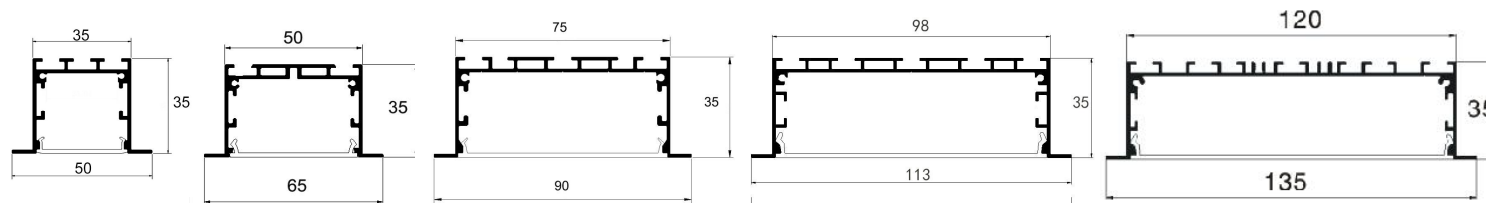

Item: GUS5035R GUS6535 GUS9035 GUS11535 GUS13535