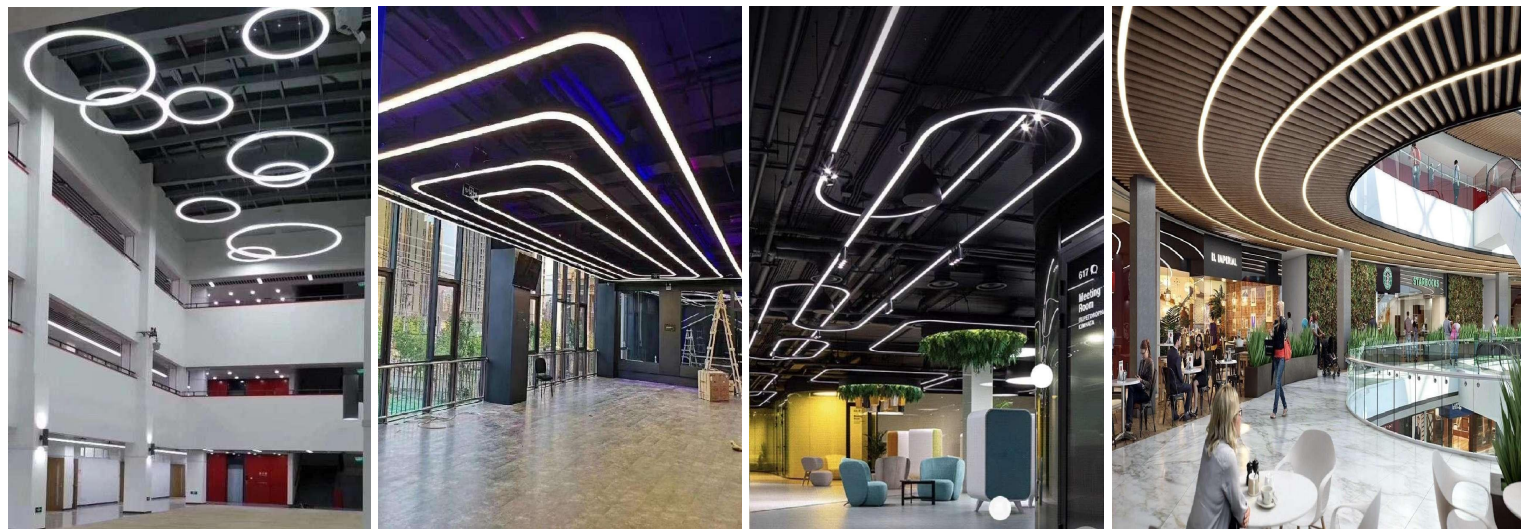

Item:

GUS2525/GUS3535/GUS5040

with silicone cover, Diameter customized

Installation Method:

**Architecture building
led Linear Lighting fixtures**

● Led Ring / Curved Linear Light --- (Pendant mounted)

Features: