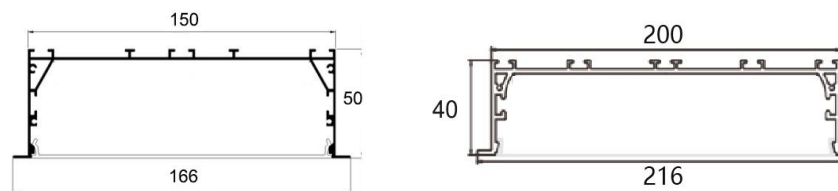

● Led Linear Light --- (recessed or wall mounted, external driver)

Features:

- Material:aluminum +PC (milky)
- Customized Length, 300-3000mm
- Profile color:silver,white,black available
- Installation:pendant,recessed,wall surface mounted
- Dimmable: Triac dimming, 0-10V or Dali dimming
- General use: office light, commercial shop light, hotel light, station light, exhibition light, school light, supermarket light, home decorate,so on.

Accessories:

Item: GUS5035R GUS6535 GUS9035 GUS11535 GUS13535

Specifications:

Item	GUS5035R GUS6535	GUS9035 GUS11535	GUS13535
Length	1000/1200/1500/2000/2400/2500/3000mm		
Led chip	SMD2835		
wattage	20/30/40/50/60 W/M		
Beam angle	100 degree		
CRI &Lumen flux	CRI≥80/90 & Lumen flux>80lm/W		
Input	Light bar DC24V,36V; AC100-240V		
Color Temperature	3000K,4000K, 6000K, 3000K+6000K, RGB/RGBW		
Life Span	30,000-35,000Hs		

Installation Method:

Connected styles: