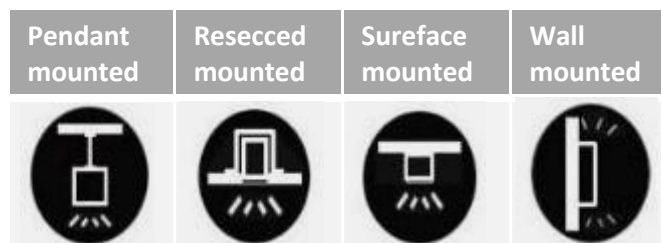

Accessories:

Specifications:

Item	GUS3573U/GUS5050U/GUS5075U/GUS7550U
Length	1000/1200/1500/2000/2400/2500/3000mm
Led chip	SMD2835
wattage	20/30/40/50/60 W/M
Beam angle	270 degree
CRI &Lumen flux	CRI≥80/90 & Lumen flux>80lm/W
Input	Light bar DC24V,36V; AC100-240V
Color Temperature	3000K,4000K, 6000K, 3000K+6000K, RGB/RGBW
Life Span	30,000-35,000Hs

Item: GUS3573U

GUS5050U

GUS5075U

GUS7550U

Installation Method:

Connected styles:

Energy saving: control the lightness of the led lights by microwave sensor.100% brightness when there something moving, and 10% brightness without anything moving.

**U Shape Cover
Linear Lights**

● Led Cabinet Light --- Linkable linear light

Item: GUS3007/GUS3909

Features:

- Material:aluminum +PC cover (clear or milkly)
- Installation:surface mounting (with Clip screw, magnet, 3M adhesive tape)
- Customized Length, 300-3000mm
- Profile color:silver,white,black available
- Switch: built-in or external on/off, touch,PIR/IR sensor switch available
- General use: cabinet,showcase,wardrobe,furniture decoration, so on.