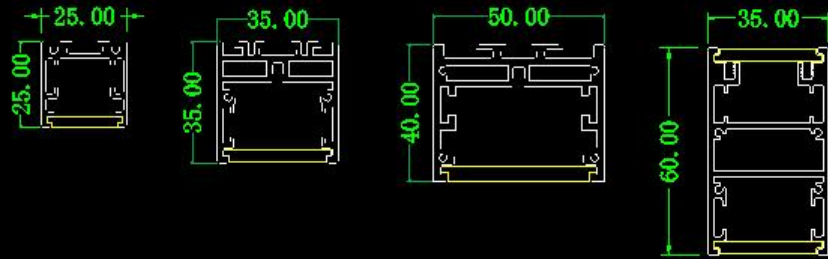

Rectangle

Triangle

Hexagon

Curved

Customized Diameter

**Aluminum profile
+Silicone cover**

Customized Width 35~100mm & Diameter

**Aluminum profile
+PC cover**

Accessories:

Specifications:

Item	GUS2525/GUS3535/GUS5040
Length	φ400/600/800/1000/1200/1500mm,customized
Led chip	SMD2835 / SMD5050
wattage	12/20/30/40/50/60W per meter
Beam angle	Silicone cover or PC cover , 100 degree
CRI &Lumen flux	CRI≥80/90 & Lumen flux >80lm/W
Input	Light Strip DC24V,D36V; AC input 100-240V
Color Temperature	3000K,4000K, 6000K,RGB/RGBW
Life Span	30,000-35,000Hs

Item:

GUSH40 / GUSH75

Width 35~100mm can be customized
Diameter can be customized

GUSH80

Width 50~200mm can be customized
Diameter can be customize

Installation Method:

Led Linear Lighting Fixtures

● Led Ring / Curved Linear Light --- (Pendant mounted, Up and Down)

Accessories:

Specifications:

Item	GUS3560UD/GUSH90UD
Diameters	φ400/600/800/1000/1200/1500mm,customized
Led chip	SMD2835 / SMD5050
wattage	12/20/30/40/50/60W per meter
Beam angle	Down 100°, Up and down +100degree*2
CRI &Lumen flux	CRI≥80/90 & Lumen flux >80lm/W
Input	Light Strip DC24V,D36V; AC input 100-240V
Color Temperature	3000K,4000K, 6000K,RGB/RGBW
Life Span	30,000-35,000Hs