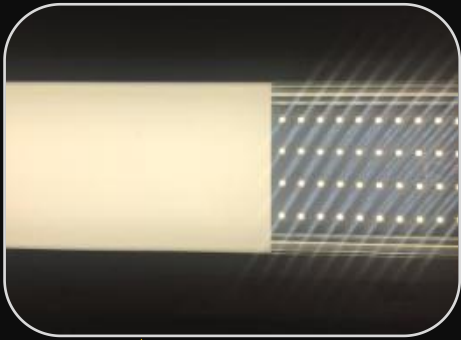

PRODUCT DETRIAL

Light source chip: Osram/Philips/Sumsung, etc.
Aluminum led PCBA fixed by screws,good heat dissipation. light soft, Anti-glare, no flicker,Easy installation and maintenance from completely parts and well designed