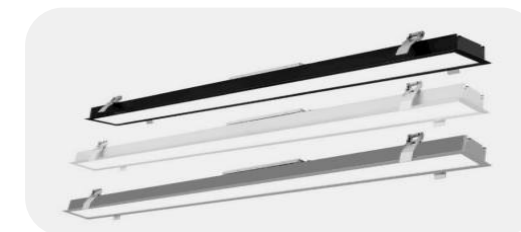

● Led Linear Light --- (recessed or wall mounted, external driver)

Features:

- Material:aluminum +PC (milky)
- Customized Length, 300-3000mm
- Profile color:silver,white,black available
- Installation:pendant,recessed,wall surface mounted
- Dimmable: Triac dimming, 0-10V or Dali dimming
- General use: office light, commercial shop light, hotel light, station light, exhibition light, school light, supermarket light, home decorate,so on.

Accessories:

Item: GUS5035R GUS6535 GUS9035 GUS11535 GUS13535

Specifications:

Item	GUS5035R GUS6535	GUS9035 GUS11535	GUS13535
Length	1000/1200/1500/2000/2400/2500/3000mm		
Led chip	SMD2835		
wattage	20/30/40/50/60 W/M		
Beam angle	100 degree		
CRI &Lumen flux	CRI≥80/90 & Lumen flux>80lm/W		
Input	Light bar DC24V,36V; AC100-240V		
Color Temperature	3000K,4000K, 6000K, 3000K+6000K, RGB/RGBW		
Life Span	30,000-35,000Hs		

Installation Method:

Connected styles: