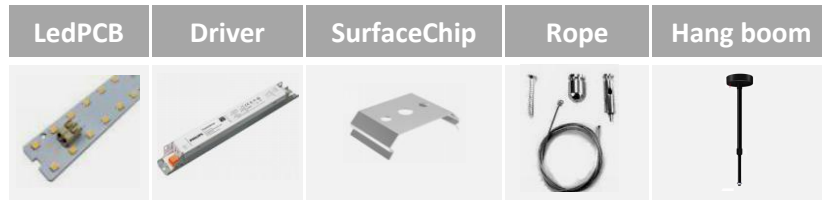

Accessories:

Specifications:

Item	GUSH50
Diameters	φ400/600/800/1000/1200/1500mm,customized
Led chip	SMD2835 / SMD5050
wattage	12/20/30/40/50/60W per meter
Beam angle	PC cover , 100 degree
CRI &Lumen flux	CRI≥80 /90 & Lumen flux >80lm/W
Input	Light Strip DC24V,D36V; AC input 100-240V
Color Temperature	3000K,4000K, 6000K,RGB/RGBW
Life Span	30,000-35,000Hs

Item:

GUSH50

Width&diameter customized

Installation Method:

● Round Ceiling Lights , Height 60~150mm --- (pendant,surface,Recessed mounted)

Features:

- Material:aluminum/Irom +PC diffuser
- Customized Diameters φ400-1200mm
- Profile color:silver,white,black, golden available
- Installation:pendant,recessed,wall surface mounted
- Dimmable: Triac dimming, 0-10V or Dali dimming
- General use: office light, commercial shop light, hotel light, station light, exhibition light, school light, supermarket light, home decorate,so on.

Accessories:

Specifications:

Item	GUSD400/500/600/600/800/900/1000/1200
Length	Diamter φ400/600/800/900/1000/1200mm
Led chip	SMD2835
wattage	10/20/30/40/50/60/80W
Beam angle	PC 100 degree
CRI &Lumen flux	CRI≥80 & Lumen flux >80lm/W
Input	Light bar DC24V,36V; AC100-240V
Color Temperature	3000K,4000K, 6000K,R/G/B
Life Span	30,000-35,000Hs

Item: GUSD300/400/500/600/800/900/1000/1200

Installation Method:

Colour Temperatures:

● Hexagon Ceiling Lights , Height 60~150mm--- (pendant,surface mounted)

Item: GUSD300/400/500/600/800/900/1000/1200

Features: