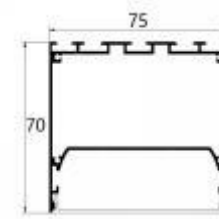

● Led Linear Light --- (pendant, recessed or wall surface mounted, built-in driver)

Features:

- Material: aluminum + PC diffuser
- Customized Length, 300-3000mm
- Profile color: silver, white, black, woodgrain available
- Installation: pendant, recessed, wall surface mounted
- Dimmable: Triac dimming, 0-10V or Dali dimming
- General use: office light, commercial shop light, hotel light, station light, exhibition light, school light, supermarket light, home decorate, so on.

Accessories:

Specifications:

Item	GUS3370/GUS5570/GUS7570/GUS10070
Length	1000/1200/1500/2000/2400/2500/3000mm
Led chip	SMD2835
wattage	20/30/40/50/60 W/M
Beam angle	100 degree
CRI & Lumen flux	CRI ≥ 80/90 & Lumen flux > 80lm/W
Input	Light bar DC24V, 36V; AC100-240V
CCT	3000K, 4000K, 6000K, 3000K+6000K, RGB/RGBW
Life Span	30,000-35,000Hs

GUS7570

Installation Method:

Connected styles: