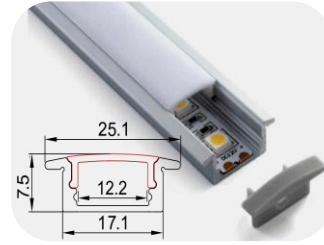

● **Led Cabinet Light --- linear strip lights**

GUS2507

Features:

- Material:aluminum +PC (clear or milky)
- Installation:Surface/ Recessed mounted
- Customized Length, 300-3000mm
- Profile color:silver,white,black available

Specifications:

Length	300mm	500mm	600mm	1000mm	1200mm
wattage	4W	6W	8W	14W	18W
CRI &Lumen flux	CRI≥80 & Lumen flux >80lm/W				
Input	DC12V or DC 24				
Color Temperature	3000K,4000K,6000K,RGB				

Sensor Switch Effect:

- Switch: built-in or external on/off, touch,PIR/IR sensor switch available
- Touch switch:The light works when the finger touch -dimmmable
- IR Sensor switch:The light works when the door open or hand wave -dimmmable
- PIR Sensor switch:The light works when the body enters within 3M(Max) range, light up 30-60secs.
- General use: cabinet,showcase,wardrobe,furniture decoration, so on.