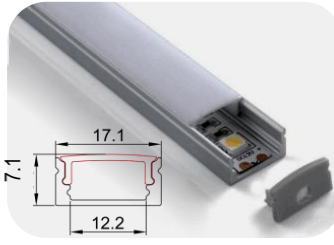

● **Led Cabinet Light --- linear strip lights**

GUS1707

Features:

- Material:aluminum +PC (clear or milky)
- Installation:Surface/ Recessed mounted
- Customized Length, 300-3000mm
- Profile color:silver,white,black available

Specifications:

Length	300mm	500mm	600mm	1000mm	1200mm
wattage	4W	6W	8W	14W	18W
CRI &Lumen flux	CRI≥80 & Lumen flux >80lm/W				
Input	DC12V or DC 24				
Color Temperature	3000K,4000K,6000K,RGB				

Sensor Switch Effect:

- Switch: built-in or external on/off, touch,PIR/IR sensor switch available
- Touch switch:The light works when the finger touch -dimmmable
- IR Sensor switch:The light works when the door open or hand wave -dimmmable
- PIR Sensor switch:The light works when the body enters within 3M(Max) range, light up 30-60secs.
- General use: cabinet,showcase,wardrobe,furniture decoration, so on.