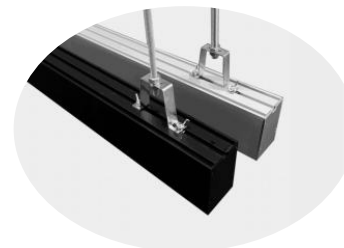

● Led Linear Light --- (pendant, recessed or wall surface mounted, built-in driver)

Features:

- Material: aluminum + PC diffuser
- Customized Length, 300-3000mm
- Profile color: silver, white, black, woodgrain available
- Installation: pendant, recessed, wall surface mounted
- Dimmable: Triac dimming, 0-10V or Dali dimming
- General use: office light, commercial shop light, hotel light, station light, exhibition light, school light, supermarket light, home decorate, so on.

Accessories:

Specifications:

Item	GUS3370/GUS5570/GUS7570/GUS10070
Length	1000/1200/1500/2000/2400/2500/3000mm
Led chip	SMD2835
wattage	20/30/40/50/60 W/M
Beam angle	100 degree
CRI & Lumen flux	CRI ≥ 80/90 & Lumen flux > 80lm/W
Input	Light bar DC24V, 36V; AC100-240V
CCT	3000K, 4000K, 6000K, 3000K+6000K, RGB/RGBW
Life Span	30,000-35,000Hs

GUS5570

Installation Method:

Connected styles: