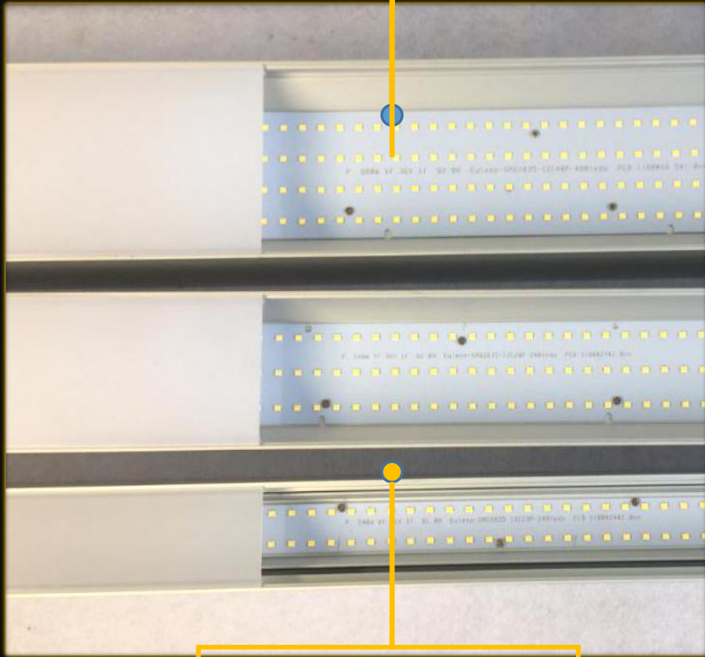

PRODUCT DETRIAL

Light source chip: Osram/Philips/Sumsung, etc.
Aluminum led PCBA fixed by screws,good heat dissipation. light soft, Anti-glare, no flicker,Easy installation and maintenance from completely parts and well designed