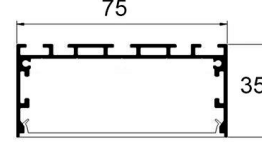

● Led Linear Light --- (pendant, recessed or wall surface mounted, external driver)

Features:

- Material: aluminum + PC (milky)
- Customized Length, 300-3000mm
- Profile color: silver, white, black available
- Installation: pendant, recessed, wall surface mounted
- Dimmable: Triac dimming, 0-10V or Dali dimming
- General use: office light, commercial shop light, hotel light, station light, exhibition light, school light, supermarket light, home decorate, so on.

GUS7535

Accessories:

Specifications:

Item	GUS3535/GUS5035/7535/GUS10035/GUS12035/ GUS15050 /GUS20040
Length	1000/1200/1500/2000/2400/2500/3000mm
Led chip	SMD2835
wattage	20/30/40/50/60 W/M
Beam angle	100 degree
CRI & Lumen flux	CRI ≥ 80/90 & Lumen flux > 80lm/W
Input	Light bar DC24V, 36V; AC100-240V
CCT	3000K, 4000K, 6000K, 3000K+6000K, RGB/RGBW
Life Span	30,000-35,000Hs

Installation Method:

Connected styles: