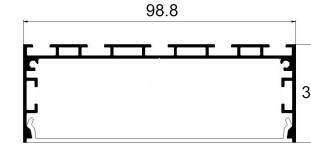

● Led Linear Light --- (pendant, recessed or wall surface mounted, external driver)

Features:

- Material: aluminum + PC (milky)
- Customized Length, 300-3000mm
- Profile color: silver, white, black available
- Installation: pendant, recessed, wall surface mounted
- Dimmable: Triac dimming, 0-10V or Dali dimming
- General use: office light, commercial shop light, hotel light, station light, exhibition light, school light, supermarket light, home decorate, so on.

GUS10035

Accessories:

Specifications:

Item	GUS3535/GUS5035/7535/GUS10035/GUS12035/ GUS15050 /GUS20040
Length	1000/1200/1500/2000/2400/2500/3000mm
Led chip	SMD2835
wattage	20/30/40/50/60 W/M
Beam angle	100 degree
CRI & Lumen flux	CRI ≥ 80/90 & Lumen flux > 80lm/W
Input	Light bar DC24V, 36V; AC100-240V
CCT	3000K, 4000K, 6000K, 3000K+6000K, RGB/RGBW
Life Span	30,000-35,000Hs

Installation Method:

Connected styles: