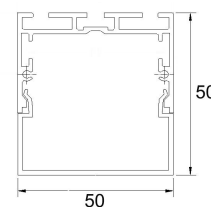

● Led Linear Light --- U Shape PC cover

Features:

- Material:aluminum +PC (milky)
- Customized Length, 300-3000mm
- Profile color:silver,white,black available
- Installation:pendant,wall surface mounted
- Dimmable: Triac dimming, 0-10V or Dali dimming,Microwave sensor
- General use: office light, commercial shop light, hotel light, station light, exhibition light, school light, supermarket light, home decorate,so on.

Accessories:

Specifications:

Item	GUS3573U/GUS5050U/GUS5075U/GUS7550U
Length	1000/1200/1500/2000/2400/2500/3000mm
Led chip	SMD2835
wattage	20/30/40/50/60 W/M
Beam angle	270 degree
CRI &Lumen flux	CRI≥80/90 & Lumen flux>80lm/W
Input	Light bar DC24V,36V; AC100-240V
Color Temperature	3000K,4000K, 6000K, 3000K+6000K, RGB/RGBW
Life Span	30,000-35,000Hs

GUS5050U

Installation Method:

Connected styles: