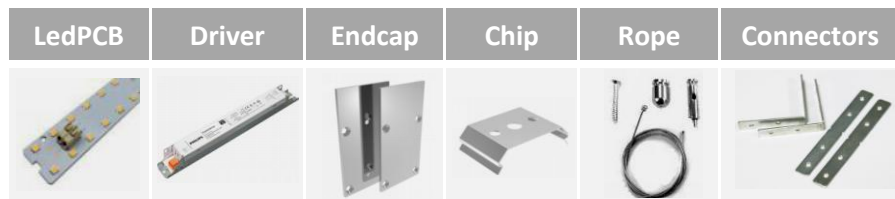

● Led Linear Light --- U Shape PC cover

Features:

- Material:aluminum +PC (milky)
- Customized Length, 300-3000mm
- Profile color:silver,white,black available
- Installation:pendant,wall surface mounted
- Dimmable: Triac dimming, 0-10V or Dali dimming,Microwave sensor
- General use: office light, commercial shop light, hotel light, station light, exhibition light, school light, supermarket light, home decorate,so on.

Accessories: