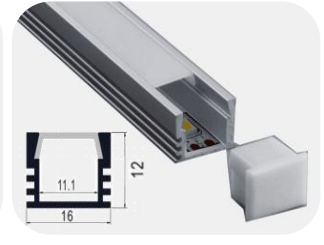

GUS2310

GUS1715

GUS3010

GUS2515

GUS1612

Features:

- Material:aluminum +PC (clear or milky)
- Installation:Surface/ Recessed mounted
- Customized Length, 300-3000mm
- Profile color:silver,white,black available