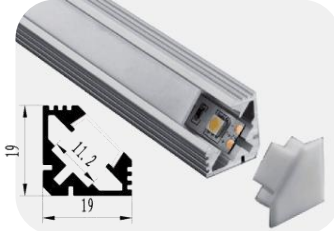

● **Led Cabinet Light --- linear strip lights**

GUS1919

Features:

- Material:aluminum +PC (clear or milky)
- Installation:Surface/ Recessed mounted
- Customized Length, 300-3000mm
- Profile color:silver,white,black available

Specifications:

Length	300mm	500mm	600mm	1000mm	1200mm
wattage	4W	6W	8W	14W	18W
CRI &Lumen flux	CRI≥80 & Lumen flux >80lm/W				
Input	DC12V or DC 24				
Color Temperature	3000K,4000K,6000K,RGB				

Sensor Switch Effect:

- Switch: built-in or external on/off, touch,PIR/IR sensor switch available
- Touch switch:The light works when the finger touch -dimmmable
- IR Sensor switch:The light works when the door open or hand wave -dimmmable
- PIR Sensor switch:The light works when the body enters within 3M(Max) range, light up 30-60secs.
- General use: cabinet,showcase,wardrobe,furniture decoration, so on.