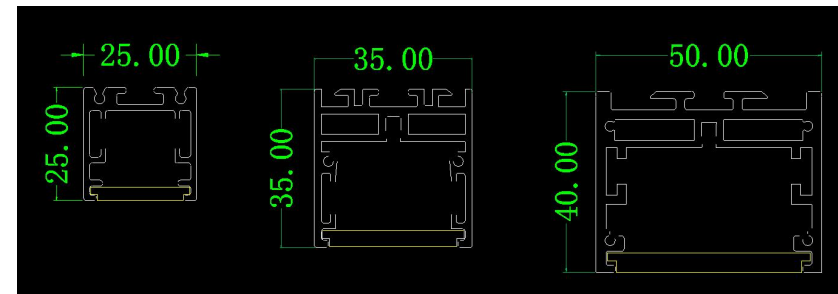

● Led Ring / Oval-Arc pendant Light --- (pendant,surface mounted)

Features:

- Material:aluminum +PC diffuser / Silicone cover
- Customized Length and diameter 300-3000mm
- Profile color:silver,white,black,golden available
- Installation:pendant,recessed,wall surface mounted
- Dimmable: Triac dimming, 0-10V or Dali dimming
- General use: office light, commercial shop light, hotel light, station light, exhibition light, school light, supermarket light, home decorate,so on.

Accessories:

Specifications:

Item	GUS2525/GUS3535/GUS5040
Length	φ400/600/800/1000/1200/1500mm,customized
Led chip	SMD2835 / SMD5050
wattage	12/20/30/40/50/60W per meter
Beam angle	Silicone cover or PC cover , 100 degree
CRI &Lumen flux	CRI≥80/90 & Lumen flux >80lm/W
Input	Light Strip DC24V,D36V; AC input 100-240V
Color Temperature	3000K,4000K, 6000K,RGB/RGBW
Life Span	30,000-35,000Hs

Item:

GUS2525/GUS3535/GUS5040

with silicone cover, Diameter customized

Installation Method: