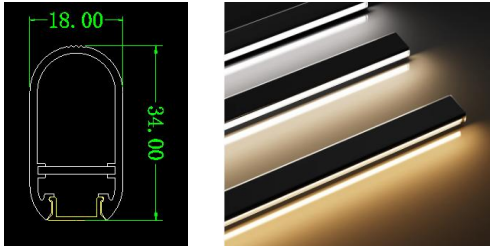

● **Led Cabinet Light --- Wardrobe Linear Light**

Item: GUS1834