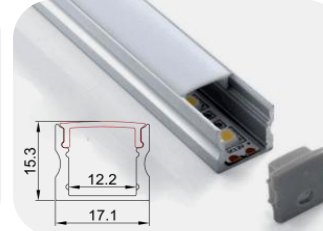

● **Led Cabinet Light --- linear strip lights**

GUS1715

Features:

- Material:aluminum +PC (clear or milky)
- Installation:Surface/ Recessed mounted
- Customized Length, 300-3000mm
- Profile color:silver,white,black available

Specifications:

Length	300mm	500mm	600mm	1000mm	1200mm
wattage	4W	6W	8W	14W	18W
CRI &Lumen flux	CRI≥80 & Lumen flux >80lm/W				
Input	DC12V or DC 24				
Color Temperature	3000K,4000K,6000K,RGB				

Sensor Switch Effect:

- Switch: built-in or external on/off, touch,PIR/IR sensor switch available
- Touch switch:The light works when the finger touch -dimmmable
- IR Sensor switch:The light works when the door open or hand wave -dimmmable
- PIR Sensor switch:The light works when the body enters within 3M(Max) range, light up 30-60secs.
- General use: cabinet,showcase,wardrobe,furniture decoration, so on.