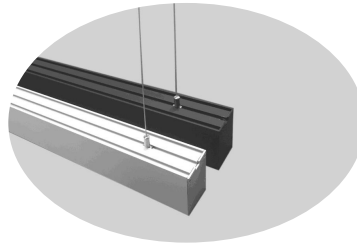

● Led Linear Light --- (pendant, recessed or wall surface mounted, built-in driver)

Features:

- Material: aluminum + PC diffuser
- Customized Length, 300-3000mm
- Profile color: silver, white, black, woodgrain available
- Installation: pendant, recessed, wall surface mounted
- Dimmable: Triac dimming, 0-10V or Dali dimming
- General use: office light, commercial shop light, hotel light, station light, exhibition light, school light, supermarket light, home decorate, so on.

Accessories:

Specifications:

Item	GUS3370/GUS5570/GUS7570/GUS10070
Length	1000/1200/1500/2000/2400/2500/3000mm
Led chip	SMD2835
wattage	20/30/40/50/60 W/M
Beam angle	100 degree
CRI & Lumen flux	CRI ≥ 80/90 & Lumen flux > 80lm/W
Input	Light bar DC24V, 36V; AC100-240V
CCT	3000K, 4000K, 6000K, 3000K+6000K, RGB/RGBW
Life Span	30,000-35,000Hs

Installation Method:

Connected styles: