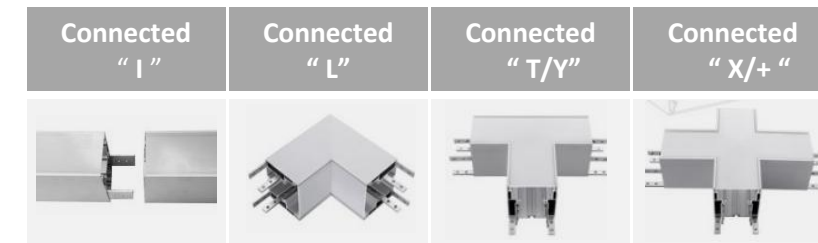

Item: GUS3370

GUS5570

GUS7570

GUS10070

Installation Method:

Connected styles:

● Led Linear Light --- *DIY Shape Styles, seamless connection*

Item: GUS3370/5570/GUS7570/GUS10070