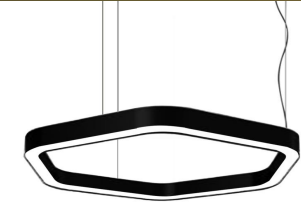

Rectangle

Triangle

Hexagon

Curved

Customized Diameter

**Aluminum profile
+Silicone cover**

Customized Width 35~100mm & Diameter

**Aluminum profile
+PC cover**

Round, Curved,
Arc angle type

● Led Ring / Oval-Arc pendant Light --- (pendant,surface mounted)

Features:

- Material:aluminum +PC diffuser / Silicone cover
- Customized Length and diameter 300-3000mm
- Profile color:silver,white,black,golden available
- Installation:pendant,recessed,wall surface mounted
- Dimmable: Triac dimming, 0-10V or Dali dimming
- General use: office light, commercial shop light, hotel light, station light, exhibition light, school light, supermarket light, home decorate,so on.