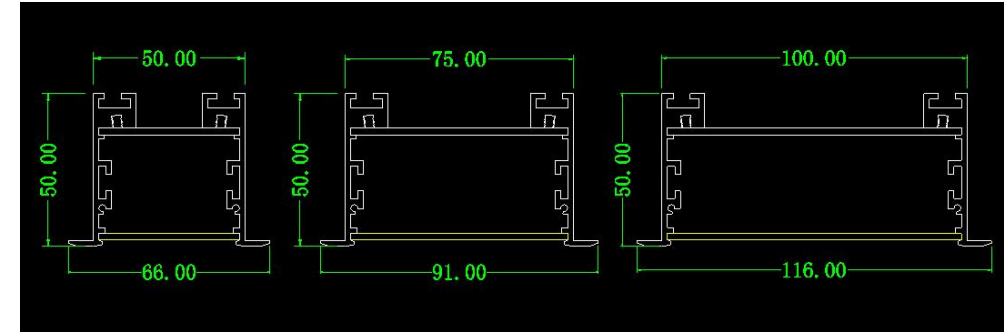

Accessories:

Specifications:

Item	GUS3560UD/GUSH90UD
Diameters	φ400/600/800/1000/1200/1500mm,customized
Led chip	SMD2835 / SMD5050
wattage	12/20/30/40/50/60W per meter
Beam angle	Down 100°, Up and down +100degree*2
CRI &Lumen flux	CRI≥80/90 & Lumen flux >80lm/W
Input	Light Strip DC24V,D36V; AC input 100-240V
Color Temperature	3000K,4000K, 6000K,RGB/RGBW
Life Span	30,000-35,000Hs

Accessories:

Specifications:

Item	GUSH50
Diameters	φ400/600/800/1000/1200/1500mm,customized
Led chip	SMD2835 / SMD5050
wattage	12/20/30/40/50/60W per meter
Beam angle	PC cover , 100 degree
CRI &Lumen flux	CRI≥80 /90 & Lumen flux >80lm/W
Input	Light Strip DC24V,D36V; AC input 100-240V
Color Temperature	3000K,4000K, 6000K,RGB/RGBW
Life Span	30,000-35,000Hs

Item:

GUSH50

Width&diameter customized

Installation Method:

● Round Ceiling Lights , Height 60~150mm --- (pendant,surface,Recessed mounted)

Features:

- Material:aluminum/Irom +PC diffuser
- Customized Diameters φ400-1200mm
- Profile color:silver,white,black, golden available
- Installation:pendant,recessed,wall surface mounted
- Dimmable: Triac dimming, 0-10V or Dali dimming
- General use: office light, commercial shop light, hotel light, station light, exhibition light, school light, supermarket light, home decorate,so on.

Accessories:

Specifications:

Item	GUSD400/500/600/600/800/900/1000/1200
Length	Diamter φ400/600/800/900/1000/1200mm
Led chip	SMD2835
wattage	10/20/30/40/50/60/80W
Beam angle	PC 100 degree
CRI &Lumen flux	CRI≥80 & Lumen flux >80lm/W
Input	Light bar DC24V,36V; AC100-240V
Color Temperature	3000K,4000K, 6000K,R/G/B
Life Span	30,000-35,000Hs