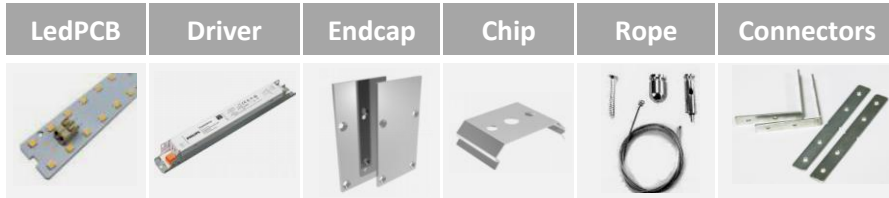

● Led Ring / Curved Linear Light --- (Pendant mounted)

Features:

- Material:aluminum +PC diffuser
- Customized Length and diameter 300-3000mm
- Profile color:silver,white,black,golden available
- Installation:pendant,recessed,wall surface mounted
- Dimmable: Triac dimming, 0-10V or Dali dimming
- General use: office light, commercial shop light, hotel light, station light, exhibition light, school light, supermarket light, home decorate,so on.

Accessories:

Specifications:

Item	GUSH40/GUSH75/GUSH80
Diameters	φ400/600/800/1000/1200/1500mm,customized
Led chip	SMD2835 / SMD5050
wattage	12/20/30/40/50/60W per meter
Beam angle	Silicone cover or PC cover , 100 degree
CRI &Lumen flux	CRI≥80*90 & Lumen flux >80lm/W
Input	Light Strip DC24V,D36V; AC input 100-240V
Color Temperature	3000K,4000K, 6000K,RGB/RGBW
Life Span	30,000-35,000Hs

Item:

GUSH40 / GUSH75

Width 35~100mm can be customized
Diameter can be customized

GUSH80

Width 50~200mm can be customized
Diameter can be customize