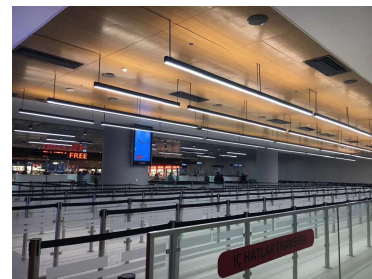

● Led Linear Light --- (Down / Up & Down emitting: pendant, wall surface mounted)

Features:

- Material:aluminum +PC (milky)
- Customized Length, 300-3000mm
- Profile color:silver,white,black, Woodgrain available
- Installation:pendant,wall or surface mounted
- Dimmable: Triac dimming, 0-10V or Dali dimming
- General use: office light, commercial shop light, hotel light, station light, exhibition light, school light, supermarket light, home decorate,so on.

Accessories:

LedPCB	Driver	Endcap	Chip	Rope	Connectors

Specifications:

Item	GUS3385/GUS5575/GUS7575
Length	1000/1200/1500/2000/2400/2500/3000mm
Led chip	SMD2835
wattage	20/30/40/50/60 W/M
Beam angle	Down 100° , Up and down +100degree*2
CRI &Lumen flux	CRI≥80/90 & Lumen flux>80lm/W
Input	Light bar DC24V,36V; AC100-240V
CCT	3000K,4000K, 6000K, 3000K+6000K, RGB/RGBW
Life Span	30,000-35,000Hs

Item:

GUS3385UD

GUS5575D/UD

GUS7575D/UD

Installation Method:

Pendant	Wall mounted

Colourchanging:

Connected styles:

Connected "I"	Connected "L"	Connected "T/Y"	Connected "X/+ "