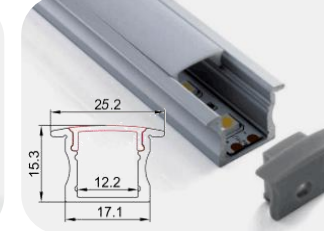

GUS2310

GUS1715

GUS3010

GUS2515

GUS1612

Features:

- Material:aluminum +PC (clear or milky)
- Installation:Surface/ Recessed mounted
- Customized Length, 300-3000mm
- Profile color:silver,white,black available