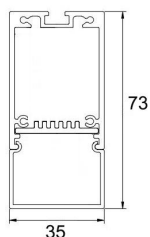

Specifications:

Item	GUS3573U/GUS5050U/GUS5075U/GUS7550U
Length	1000/1200/1500/2000/2400/2500/3000mm
Led chip	SMD2835
wattage	20/30/40/50/60 W/M
Beam angle	270 degree
CRI &Lumen flux	CRI≥80/90 & Lumen flux>80lm/W
Input	Light bar DC24V,36V; AC100-240V
Color Temperature	3000K,4000K, 6000K, 3000K+6000K, RGB/RGBW
Life Span	30,000-35,000Hs

Item: GUS3573U