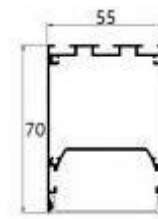

● Led Linear Light --- (pendant, recessed or wall surface mounted, built-in driver)

Features:

- Material: aluminum + PC diffuser
- Customized Length, 300-3000mm
- Profile color: silver, white, black, woodgrain available
- Installation: pendant, recessed, wall surface mounted
- Dimmable: Triac dimming, 0-10V or Dali dimming
- General use: office light, commercial shop light, hotel light, station light, exhibition light, school light, supermarket light, home decorate, so on.

Accessories:

Specifications:

Item	GUS3370/GUS5570/GUS7570/GUS10070
Length	1000/1200/1500/2000/2400/2500/3000mm
Led chip	SMD2835
wattage	20/30/40/50/60 W/M
Beam angle	100 degree
CRI & Lumen flux	CRI ≥ 80/90 & Lumen flux > 80lm/W
Input	Light bar DC24V, 36V; AC100-240V
CCT	3000K, 4000K, 6000K, 3000K+6000K, RGB/RGBW
Life Span	30,000-35,000Hs

GUS5570

Installation Method:

Connected styles: