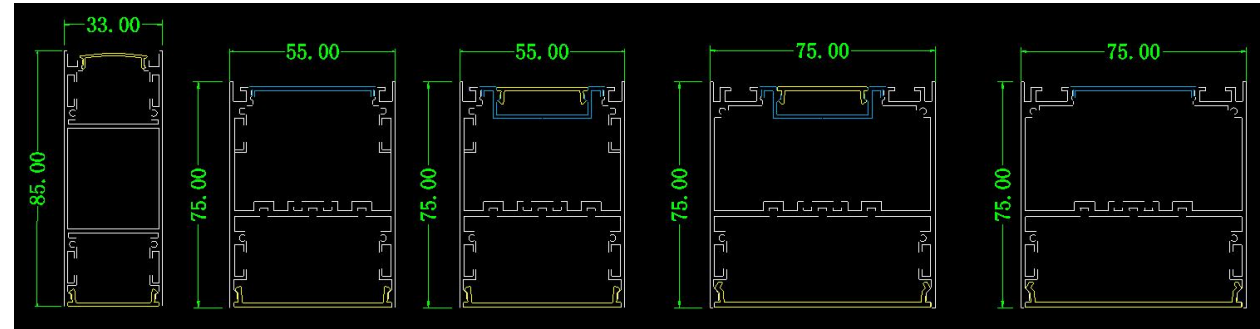

● Led Linear Light --- (Down / Up & Down emitting: pendant, wall surface mounted)

Features:

- Material:aluminum +PC (milky)
- Customized Length, 300-3000mm
- Profile color:silver,white,black, Woodgrain available
- Installation:pendant,wall or surface mounted
- Dimmable: Triac dimming, 0-10V or Dali dimming
- General use: office light, commercial shop light, hotel light, station light, exhibition light, school light, supermarket light, home decorate,so on.

Accessories:

LedPCB	Driver	Endcap	Chip	Rope	Connectors

Specifications:

Item	GUS3385/GUS5575/GUS7575
Length	1000/1200/1500/2000/2400/2500/3000mm
Led chip	SMD2835
wattage	20/30/40/50/60 W/M
Beam angle	Down 100° , Up and down +100degree*2
CRI &Lumen flux	CRI≥80/90 & Lumen flux>80lm/W
Input	Light bar DC24V,36V; AC100-240V
CCT	3000K,4000K, 6000K, 3000K+6000K, RGB/RGBW
Life Span	30,000-35,000Hs

Item:

GUS3385UD

GUS5575D/UD

GUS7575D/UD