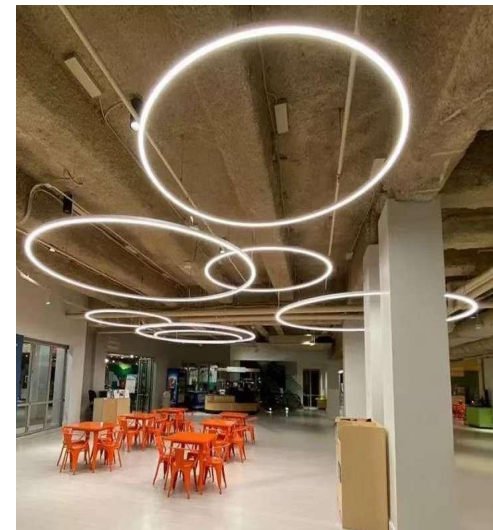

Item:

GUSH40 / GUSH75

Width 35~100mm can be customized
Diameter can be customized

GUSH80

Width 50~200mm can be customized
Diameter can be customize

Installation Method:

Led Linear Lighting Fixtures

● Led Ring / Curved Linear Light --- (Pendant mounted, Up and Down)

Features:

- Material:aluminum +PC diffuser, Up and down light.
- Customized Length and diameter 300-3000mm
- Profile color:silver,white,black,golden available
- Installation:pendant,wall surface mounted
- Dimmable: Triac dimming, 0-10V or Dali dimming
- General use: office light, commercial shop light, hotel light, station light, exhibition light, school light, supermarket light, home decorate,so on.