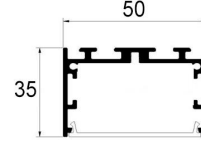

● Led Linear Light --- (pendant, recessed or wall surface mounted, external driver)

Features:

- Material: aluminum + PC (milky)
- Customized Length, 300-3000mm
- Profile color: silver, white, black available
- Installation: pendant, recessed, wall surface mounted
- Dimmable: Triac dimming, 0-10V or Dali dimming
- General use: office light, commercial shop light, hotel light, station light, exhibition light, school light, supermarket light, home decorate, so on.

GUS5035

Accessories:

Specifications:

Item	GUS3535/GUS5035/7535/GUS10035/GUS12035/ GUS15050 /GUS20040
Length	1000/1200/1500/2000/2400/2500/3000mm
Led chip	SMD2835
wattage	20/30/40/50/60 W/M
Beam angle	100 degree
CRI & Lumen flux	CRI ≥ 80/90 & Lumen flux > 80lm/W
Input	Light bar DC24V, 36V; AC100-240V
CCT	3000K, 4000K, 6000K, 3000K+6000K, RGB/RGBW
Life Span	30,000-35,000Hs

Installation Method:

Connected styles: