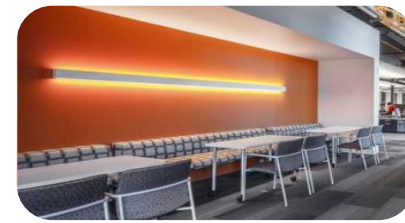

● Led Linear Light --- (Down / Up & Down emitting: pendant, wall surface mounted)

Features:

- Material:aluminum +PC (milky)
- Customized Length, 300-3000mm
- Profile color:silver,white,black, Woodgrain available
- Installation:pendant,wall or surface mounted
- Dimmable: Triac dimming, 0-10V or Dali dimming
- General use: office light, commercial shop light, hotel light, station light, exhibition light, school light, supermarket light, home decorate,so on.

Accessories:

LedPCB	Driver	Endcap	Chip	Rope	Connectors

Specifications:

Item	GUS3385/GUS5575/GUS7575
Length	1000/1200/1500/2000/2400/2500/3000mm
Led chip	SMD2835
wattage	20/30/40/50/60 W/M
Beam angle	Down 100° , Up and down +100degree*2
CRI &Lumen flux	CRI≥80/90 & Lumen flux>80lm/W
Input	Light bar DC24V,36V; AC100-240V
CCT	3000K,4000K, 6000K, 3000K+6000K, RGB/RGBW
Life Span	30,000-35,000Hs

Item:

GUS3385UD

GUS5575D/UD

GUS7575D/UD