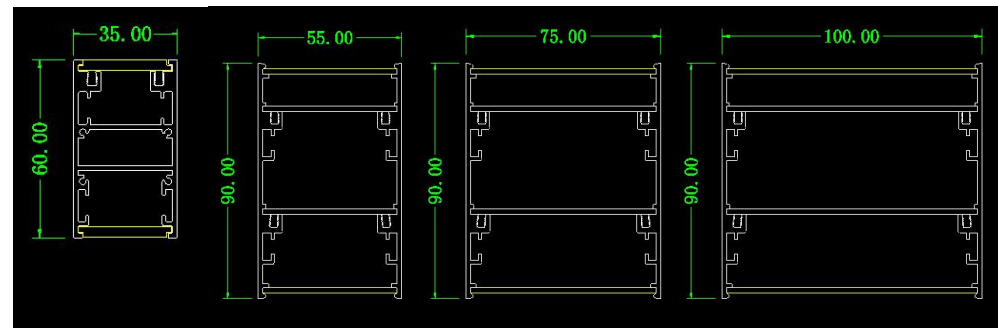

Item:

GUS3560UD

Diameter customized

GUSH90UD

Width/Diameter customized