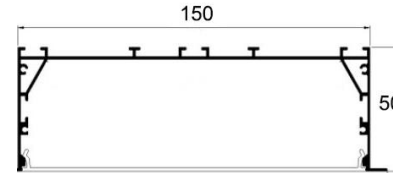

● Led Linear Light --- (pendant, recessed or wall surface mounted, external driver)

Features:

- Material: aluminum + PC (milky)
- Customized Length, 300-3000mm
- Profile color: silver, white, black available
- Installation: pendant, recessed, wall surface mounted
- Dimmable: Triac dimming, 0-10V or Dali dimming
- General use: office light, commercial shop light, hotel light, station light, exhibition light, school light, supermarket light, home decorate, so on.

GUS15050

Accessories:

Specifications:

Item	GUS3535/GUS5035/7535/GUS10035/GUS12035/ GUS15050 /GUS20040
Length	1000/1200/1500/2000/2400/2500/3000mm
Led chip	SMD2835
wattage	20/30/40/50/60 W/M
Beam angle	100 degree
CRI & Lumen flux	CRI ≥ 80/90 & Lumen flux > 80lm/W
Input	Light bar DC24V, 36V; AC100-240V
CCT	3000K, 4000K, 6000K, 3000K+6000K, RGB/RGBW
Life Span	30,000-35,000Hs

Installation Method:

Connected styles: