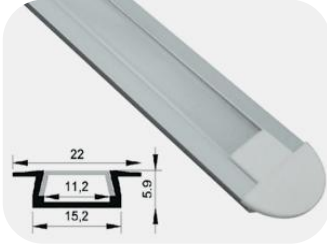

● **Led Cabinet Light --- linear strip lights**

GUS2206

Features:

- Material:aluminum +PC (clear or milky)
- Installation:Surface/ Recessed mounted
- Customized Length, 300-3000mm
- Profile color:silver,white,black available

Specifications:

Length	300mm	500mm	600mm	1000mm	1200mm
wattage	4W	6W	8W	14W	18W
CRI &Lumen flux	CRI≥80 & Lumen flux >80lm/W				
Input	DC12V or DC 24				
Color Temperature	3000K,4000K,6000K,RGB				

Sensor Switch Effect:

- Switch: built-in or external on/off, touch,PIR/IR sensor switch available
- Touch switch:The light works when the finger touch -dimmmable
- IR Sensor switch:The light works when the door open or hand wave -dimmmable
- PIR Sensor switch:The light works when the body enters within 3M(Max) range, light up 30-60secs.
- General use: cabinet,showcase,wardrobe,furniture decoration, so on.