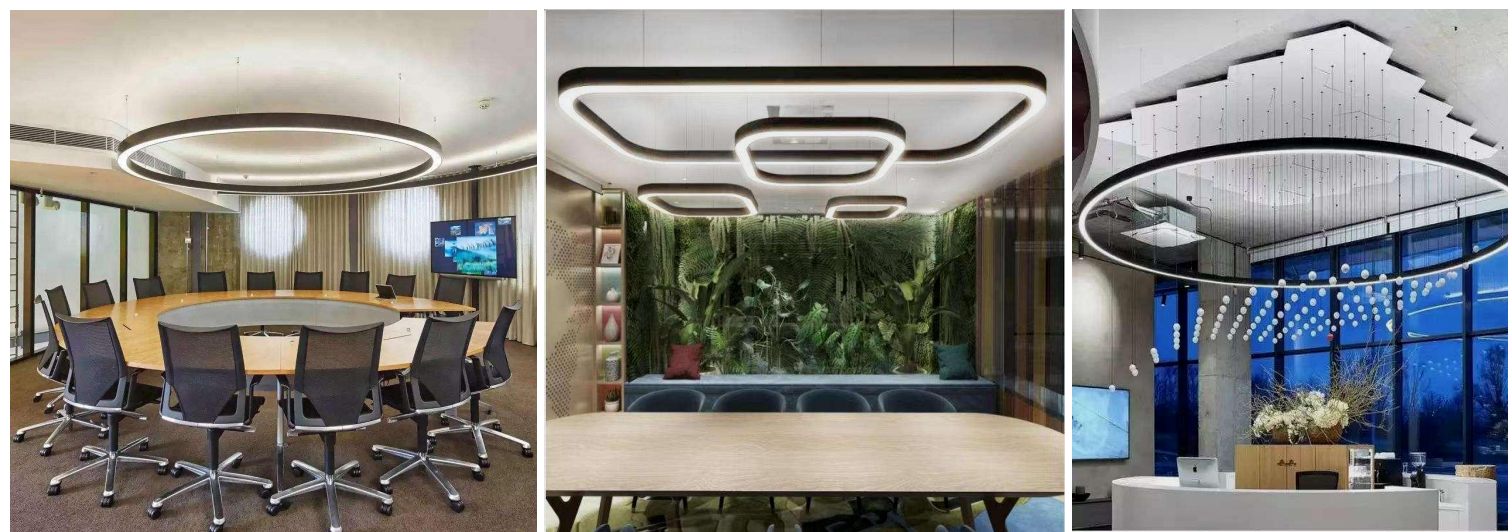

Installation Method: