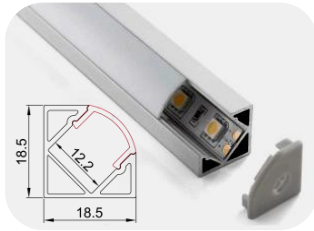

● **Led Cabinet Light --- linear strip lights**

GUS1818

Features:

- Material:aluminum +PC (clear or milky)
- Installation:Surface/ Recessed mounted
- Customized Length, 300-3000mm
- Profile color:silver,white,black available

Specifications:

Length	300mm	500mm	600mm	1000mm	1200mm
wattage	4W	6W	8W	14W	18W
CRI &Lumen flux	CRI≥80 & Lumen flux >80lm/W				
Input	DC12V or DC 24				
Color Temperature	3000K,4000K,6000K,RGB				

Sensor Switch Effect:

- Switch: built-in or external on/off, touch,PIR/IR sensor switch available
- Touch switch:The light works when the finger touch -dimmmable
- IR Sensor switch:The light works when the door open or hand wave -dimmmable
- PIR Sensor switch:The light works when the body enters within 3M(Max) range, light up 30-60secs.
- General use: cabinet,showcase,wardrobe,furniture decoration, so on.