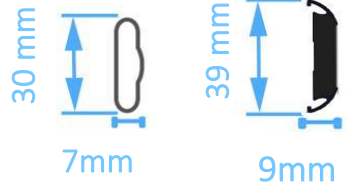

● Led Cabinet Light --- Linkable linear light

Item: GUS3007/GUS3909

Features:

- Material:aluminum +PC cover (clear or milkly)
- Installation:surface mounting (with Clip screw, magnet, 3M adhesive tape)
- Customized Length, 300-3000mm
- Profile color:silver,white,black available
- Switch: built-in or external on/off, touch,PIR/IR sensor switch available
- General use: cabinet,showcase,wardrobe,furniture decoration, so on.

Specifications:

Length	300mm	500mm	600mm	1000mm	1200mm
wattage	4W	6W	8W	14W	18W
CRI &Lumen flux	CRI≥80 & Lumen flux >80lm/W				
Input	DC12V or DC 24				
Dimension	W30*H7mm				
Color Temperature	Warm white/3000K,Natural white/4000K,Cool white/6000K