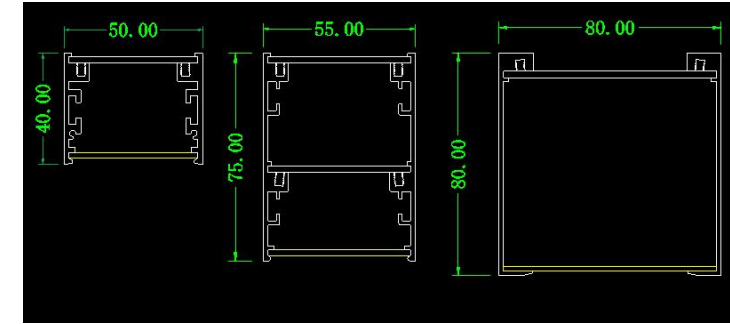

Accessories:

Specifications:

Item	GUS2525/GUS3535/GUS5040
Length	φ400/600/800/1000/1200/1500mm,customized
Led chip	SMD2835 / SMD5050
wattage	12/20/30/40/50/60W per meter
Beam angle	Silicone cover or PC cover , 100 degree
CRI &Lumen flux	CRI≥80/90 & Lumen flux >80lm/W
Input	Light Strip DC24V,D36V; AC input 100-240V
Color Temperature	3000K,4000K, 6000K,RGB/RGBW
Life Span	30,000-35,000Hs

Accessories:

Specifications:

Item	GUSH40/GUSH75/GUSH80
Diameters	φ400/600/800/1000/1200/1500mm,customized
Led chip	SMD2835 / SMD5050
wattage	12/20/30/40/50/60W per meter
Beam angle	Silicone cover or PC cover , 100 degree
CRI &Lumen flux	CRI≥80*90 & Lumen flux >80lm/W
Input	Light Strip DC24V,D36V; AC input 100-240V
Color Temperature	3000K,4000K, 6000K,RGB/RGBW
Life Span	30,000-35,000Hs

Item:

GUSH40 / GUSH75

Width 35~100mm can be customized
Diameter can be customized

GUSH80

Width 50~200mm can be customized
Diameter can be customize

Installation Method:

Led Linear Lighting Fixtures

● Led Ring / Curved Linear Light --- (Pendant mounted, Up and Down)

Accessories:

Specifications:

Item	GUS3560UD/GUSH90UD
Diameters	φ400/600/800/1000/1200/1500mm,customized
Led chip	SMD2835 / SMD5050
wattage	12/20/30/40/50/60W per meter
Beam angle	Down 100°, Up and down +100degree*2
CRI &Lumen flux	CRI≥80/90 & Lumen flux >80lm/W
Input	Light Strip DC24V,D36V; AC input 100-240V
Color Temperature	3000K,4000K, 6000K,RGB/RGBW
Life Span	30,000-35,000Hs