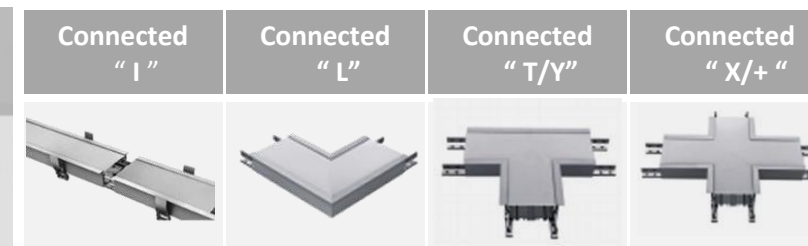

Connected styles: