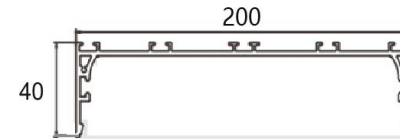

● Led Linear Light --- (pendant, recessed or wall surface mounted, external driver)

Features:

- Material: aluminum + PC (milky)
- Customized Length, 300-3000mm
- Profile color: silver, white, black available
- Installation: pendant, recessed, wall surface mounted
- Dimmable: Triac dimming, 0-10V or Dali dimming
- General use: office light, commercial shop light, hotel light, station light, exhibition light, school light, supermarket light, home decorate, so on.

GUS20040

Accessories:

Specifications:

Item	GUS3535/GUS5035/7535/GUS10035/GUS12035/ GUS15050 /GUS20040
Length	1000/1200/1500/2000/2400/2500/3000mm
Led chip	SMD2835
wattage	20/30/40/50/60 W/M
Beam angle	100 degree
CRI & Lumen flux	CRI ≥ 80/90 & Lumen flux > 80lm/W
Input	Light bar DC24V, 36V; AC100-240V
CCT	3000K, 4000K, 6000K, 3000K+6000K, RGB/RGBW
Life Span	30,000-35,000Hs

Installation Method:

Connected styles: