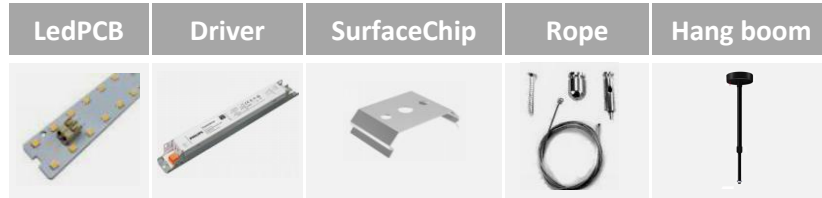

● Hexagon Ceiling Lights , Height 60~150mm--- (pendant,surface mounted)

Item: GUSD300/400/500/600/800/900/1000/1200

Features:

- Material:aluminum/Irom +PC diffuser
- ustomized Diameters $\varnothing$ 300-900mm
- Profile color:silver,white,black, golden available
- Installation:pendant,recessed,wall surface mounted
- Dimmable: Triac dimming, 0-10V or Dali dimming
- General use: office light, commercial shop light, hotel light, station light, exhibition light, school light, supermarket light, home decorate,so on.

Accessories: