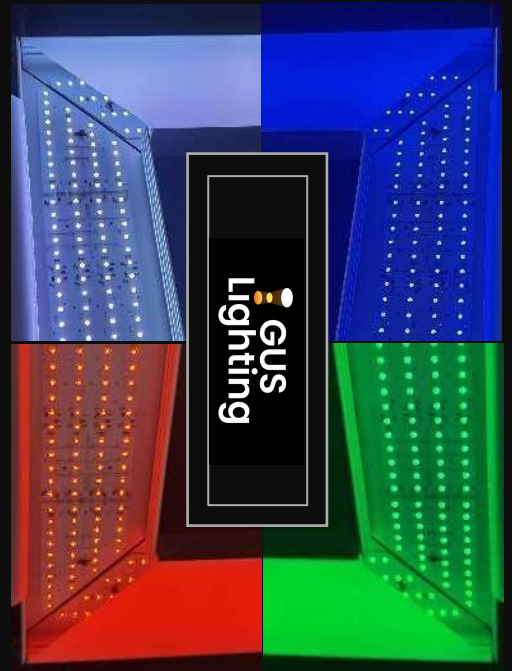

Woodgrain

Silver

White

Black

GOLD

Aluuminum
Profile Color

PRODUCT DETRIAL

Light source chip: Osram/Philips/Sumsung, etc.
Aluminum led PCBA fixed by screws,good heat dissipation. light soft, Anti-glare, no flicker,Easy installation and maintenance from completely parts and well designed