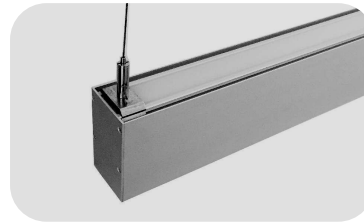

● Led Linear Light --- (Down / Up & Down emitting: pendant, wall surface mounted)

Features:

- Material:aluminum +PC (milky)
- Customized Length, 300-3000mm
- Profile color:silver,white,black, Woodgrain available
- Installation:pendant,wall or surface mounted
- Dimmable: Triac dimming, 0-10V or Dali dimming
- General use: office light, commercial shop light, hotel light, station light, exhibition light, school light, supermarket light, home decorate,so on.

Accessories:

LedPCB	Driver	Endcap	Chip	Rope	Connectors

Specifications:

Item	GUS3385/GUS5575/GUS7575
Length	1000/1200/1500/2000/2400/2500/3000mm
Led chip	SMD2835
wattage	20/30/40/50/60 W/M
Beam angle	Down 100° , Up and down +100degree*2
CRI &Lumen flux	CRI≥80/90 & Lumen flux>80lm/W
Input	Light bar DC24V,36V; AC100-240V
CCT	3000K,4000K, 6000K, 3000K+6000K, RGB/RGBW
Life Span	30,000-35,000Hs

Item:

GUS3385UD

GUS5575D/UD

GUS7575D/UD