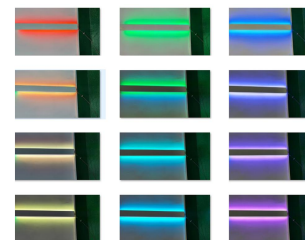

Colourchanging:

Connected styles:

Connected "I"	Connected "L"	Connected "T/Y"	Connected "X/+ "