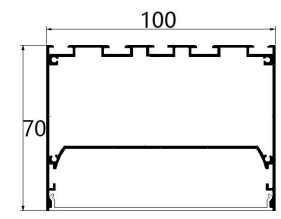

● Led Linear Light --- (pendant, recessed or wall surface mounted, built-in driver)

Features:

- Material: aluminum + PC diffuser
- Customized Length, 300-3000mm
- Profile color: silver, white, black, woodgrain available
- Installation: pendant, recessed, wall surface mounted
- Dimmable: Triac dimming, 0-10V or Dali dimming
- General use: office light, commercial shop light, hotel light, station light, exhibition light, school light, supermarket light, home decorate, so on.

Accessories:

Specifications:

Item	GUS3370/GUS5570/GUS7570/GUS10070
Length	1000/1200/1500/2000/2400/2500/3000mm
Led chip	SMD2835
wattage	20/30/40/50/60 W/M
Beam angle	100 degree
CRI & Lumen flux	CRI ≥ 80/90 & Lumen flux > 80lm/W
Input	Light bar DC24V, 36V; AC100-240V
CCT	3000K, 4000K, 6000K, 3000K+6000K, RGB/RGBW
Life Span	30,000-35,000Hs

GUS10070

Installation Method:

Connected styles: