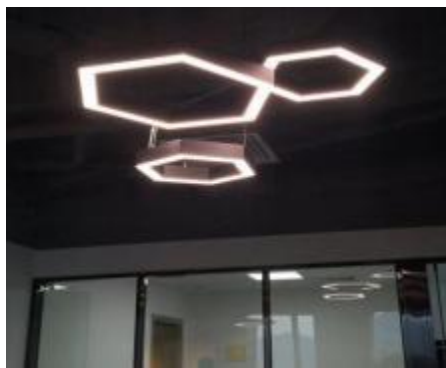

● Led Linear Light --- *DIY Shape Styles, seamless connection*

Item: GUS3370/5570/GUS7570/GUS10070

- Dimension(mm): EU5570(W55*H70), EU7570(W75*H70), EU10070(W100*H70)
- Standard Length: 300/600/900/1000/1200/1500/1800/2400/3000mm
- Profile Color: Silver, Black, White, Woodgrain
- Installation: pendant, surface mounted
- Dimmable: Triac dimming, 0-10V or Dali dimming
- Shape Style: Rectangles, squares, triangles, hexagons, Y-shaped, V-shape, T-shapes, X-shapes, L-shapes, irregular shapes.

Specifications:

Length(mm)	300	600	900	1200	1500	1800	2400	3000
Wattage	10W	20W	30W	40W	50W	60W	80W	120W
CRI & Lumen flux	CRI≥80 & Lumen flux >80lm/W							
Input	Driver 100-277V; Light DC24 or DC36							
Color Temperature	3000K,4000K,6000K R/G/B,RGBW.							

Shapes Style :

Retangles		Squares		Hexagons	X/L/T - Shape	Y/V - Shape	Triangles
L400*1200mm	L600*1200mm	L600*600mm	L1200*1200mm	D400/600/800/1200mm	D400/600/800/1200mm	D400/600/800/1200mm	D400/600/800/1200mm