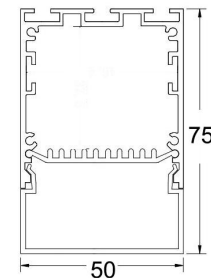

● Led Linear Light --- U Shape PC cover

Features:

- Material:aluminum +PC (milky)
- Customized Length, 300-3000mm
- Profile color:silver,white,black available
- Installation:pendant,wall surface mounted
- Dimmable: Triac dimming, 0-10V or Dali dimming,Microwave sensor
- General use: office light, commercial shop light, hotel light, station light, exhibition light, school light, supermarket light, home decorate,so on.

Accessories:

Specifications:

Item	GUS3573U/GUS5050U/GUS5075U/GUS7550U
Length	1000/1200/1500/2000/2400/2500/3000mm
Led chip	SMD2835
wattage	20/30/40/50/60 W/M
Beam angle	270 degree
CRI &Lumen flux	CRI≥80/90 & Lumen flux>80lm/W
Input	Light bar DC24V,36V; AC100-240V
Color Temperature	3000K,4000K, 6000K, 3000K+6000K, RGB/RGBW
Life Span	30,000-35,000Hs

GUS5075U

Installation Method:

Connected styles: