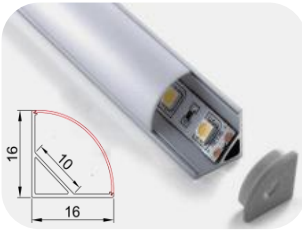

● **Led Cabinet Light --- linear strip lights**

GUS1616

Features:

- Material:aluminum +PC (clear or milky)
- Installation:Surface/ Recessed mounted
- Customized Length, 300-3000mm
- Profile color:silver,white,black available

Specifications:

Length	300mm	500mm	600mm	1000mm	1200mm
wattage	4W	6W	8W	14W	18W
CRI &Lumen flux	CRI≥80 & Lumen flux >80lm/W				
Input	DC12V or DC 24				
Color Temperature	3000K,4000K,6000K,RGB				

Sensor Switch Effect:

- Switch: built-in or external on/off, touch,PIR/IR sensor switch available
- Touch switch:The light works when the finger touch -dimmmable
- IR Sensor switch:The light works when the door open or hand wave -dimmmable
- PIR Sensor switch:The light works when the body enters within 3M(Max) range, light up 30-60secs.
- General use: cabinet,showcase,wardrobe,furniture decoration, so on.