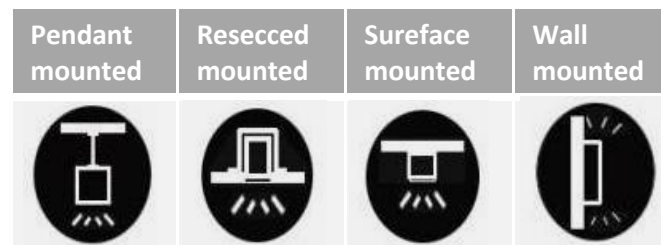

Installation Method: