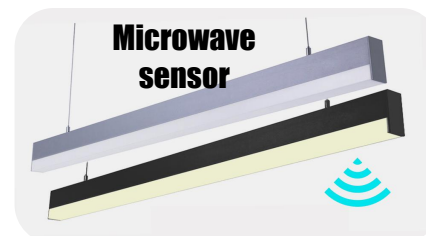

Item: GUS3573U

GUS5050U

GUS5075U

GUS7550U

Installation Method:

Connected styles:

Energy saving: control the lightness of the led lights by microwave sensor.100% brightness when there something moving, and 10% brightness without anything moving.