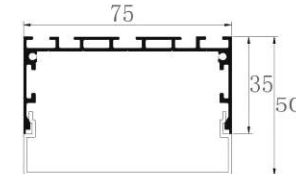

● Led Linear Light --- U Shape PC cover

Features:

- Material:aluminum +PC (milky)
- Customized Length, 300-3000mm
- Profile color:silver,white,black available
- Installation:pendant,wall surface mounted
- Dimmable: Triac dimming, 0-10V or Dali dimming,Microwave sensor
- General use: office light, commercial shop light, hotel light, station light, exhibition light, school light, supermarket light, home decorate,so on.

Accessories:

Specifications:

Item	GUS3573U/GUS5050U/GUS5075U/GUS7550U
Length	1000/1200/1500/2000/2400/2500/3000mm
Led chip	SMD2835
wattage	20/30/40/50/60 W/M
Beam angle	270 degree
CRI &Lumen flux	CRI≥80/90 & Lumen flux>80lm/W
Input	Light bar DC24V,36V; AC100-240V
Color Temperature	3000K,4000K, 6000K, 3000K+6000K, RGB/RGBW
Life Span	30,000-35,000Hs

GUS7550U

Installation Method:

Connected styles: