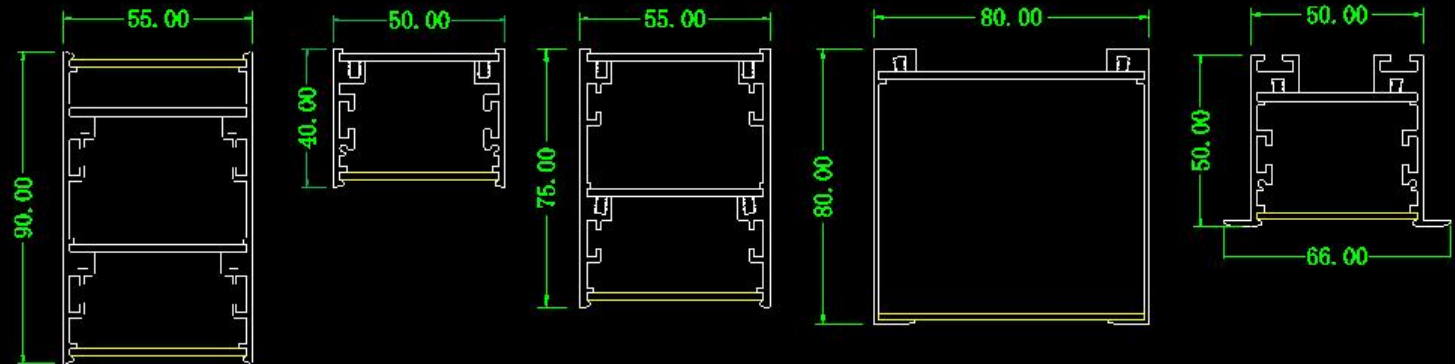

Customized Width 35~100mm & Diameter

**Aluminum profile
+PC cover**