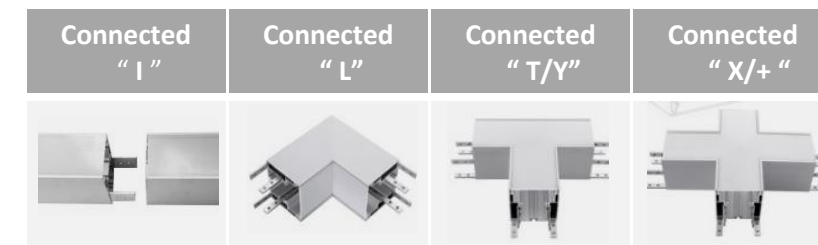

Connected styles: