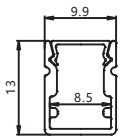

Accessories 配件