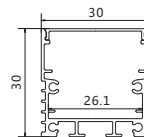

Maximum length : 3M

Application :Commercial lighting/Office lighting

silver black white

Remarks:customized design size and spec available

GUS—064

Accessories

Unit:mm

GUS-401-M