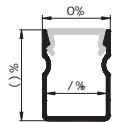

Gif [I Zt =\Xk i\j

Light is even and smooth, installing led strip light, then fixed the clips, finally installing the aluminium profiles. No dark shadows, achieve the effect of seeing the light while lamp is invisible. Constant voltage led strip light is recommend.

@j kX'dKf e: Surface mounted installation

Max watt: Less than 18w/meter. Suggest with 1pcs DC12V/24V 2835 192led/meter led strip light, PCB size not over 5mm.

8ZZ\j f i \j

Le'kkl d

Product Spec

Material 1 8C-' - * $K,

G: &PC cover 1Frosted&K i X e j g X i \ e k & F g X c

Maximum length 13M

Application T Commercial lighting & Office lighting