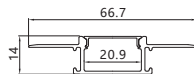

Maximum length : 3M

Application : Commercial lighting/Office lighting

silver black white

Remarks:customized design size and spec available

Accessories

Unit:mm

GUS-306

Product Features