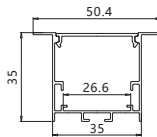

Accessories

Unit:mm

Product Spec

Material : AL6063-T5

PC/ PC cover :Frosted/Transparent/Opal

Maximum length : 3M

Application : Commercial lighting/Office lighting