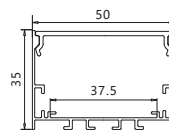

Maximum length : 3M

Application :Commercial lighting/Office lighting

silver black white

Remarks:customized design size and spec available

Accessories

Unit:mm

GUS—078

GUS-5532-M