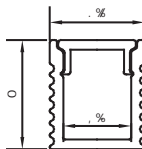

Maximum length 13M

Application TCommercial lighting&Office lighting

j`mli Y&Zb n`k

I \d Xi bj tcustomized design size and spec avX&YΔ

GUS—008

8ZZ\j f i \j

Le kkl d

8ZZ\j f i \j