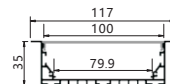

Accessories

Unit:mm

Product Spec

Material : AL6063-T5

PC/ PC cover : Frosted/Transparent/Opal

Maximum length : 6M

Application :Commercial lighting/Office lighting