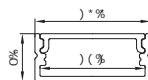

Maximum length 13M

Application TCommercial lighting&Office lighting

j`amli Y&Zb n`k

I \d Xi bj tcustomized design size and spec avX&YΔ

GUS—031

8ZZ\j j f i \j

L e k k d

8ZZ\j j f i \j