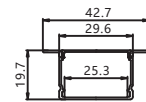

Accessories