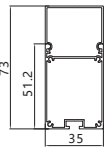

Accessories