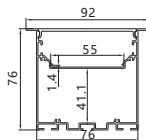

Accessories

Unit:mm

Product Spec

Material : AL6063-T5

PC/ PC cover :Frosted/Transparent/Opal

Maximum length : 6M

Application : Commercial lighting/Office lighting