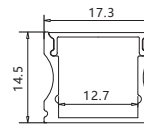

Accessories

Unit:mm

Product Spec

Material : AL6063-T5

PC/ PC cover : Frosted/Transparent/Opal

Maximum length : 3M

Application :Commercial lighting/Office lighting