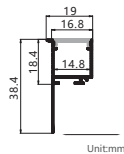

Product Features

Light is even and smooth, installing led strip light, then fixed the clips, finally installing the aluminium profiles. No dark shadows, achieve the effect of seeing the light while lamp is invisible. Constant voltage led strip light is recommend.

Installation: Surface mounted installation

Max watt: Less than 40w/meter. Suggest with 2pcs DC12V/24V 2835 120led/meter led strip light, PCB size not over 26mm