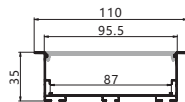

Accessories

Unit:mm

Product Spec

Material : AL6063-T5

PC/ PC cover :Frosted/Transparent/Opal

Maximum length : 6M

Application : Commercial lighting/Office lighting