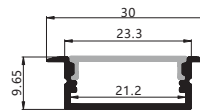

Accessories 配件

Unit:mm

Product Spec

Material : AL6063-T5

PC/ PC cover : Frosted/Transparent/Opal

Maximum length : 3M

Application :Commercial lighting/Office lighting

black

white

Remarks:customized design size and spec available