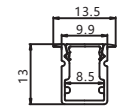

Accessories 配件