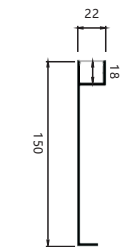

Product Spec

Material : AL6063-T5

PC/ PC cover : Frosted/Transparent/Opal

Maximum length : 3M

Application :Commercial lighting/Office lighting

silver black white

Remarks:customized design size and spec available