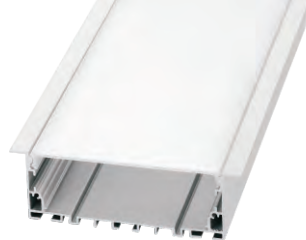

PC/ PC cover :Frosted/Transparent/Opal

Maximum length : 6M

Application : Commercial lighting/Office lighting

silver black white

Remarks:customized design size and spec available

GUS-9035-A

Product Features

Light is even and smooth, it is necessary to preset the size slot of proximate matter, then fill the proximate matter, finally installing led strip light. No dark shadows, achieve the effect of seeing the light while lamp is invisible. Constant voltage led strip light is recommend.