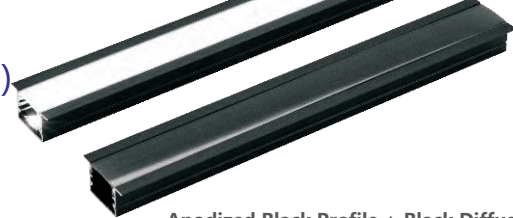

GUS-2015A (Black Series)

Anodized Black Profile + Black Diffuser

Product Features

Light is even and smooth,it is necessary to preset the size slot of proximate matter,then fill the proximate matter, finally installing led strip light.No dark shadows,achieve the effect of Seeing the light while lamp is invisible.Constant voltage led strip light is recommend.

Installation:Embedded in wall or ceiling

Max watt: Less than 18w/meter. Suggest with 1pcs DC12V/24V 2835 192led/meter led strip light PCB size not over 5mm.

Product Spec

Material : AL6063-T5

PC/ PC cover : Frosted/Transparent/Opal

Maximum length : 3M

Application :Commercial lighting/Office lighting

black

white

Remarks:customized design size and spec available

Accessories

Unit:mm

Accessories

Unit:mm