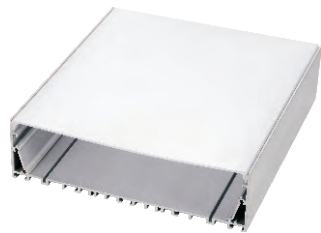

GUS-18050-M

Product Features

Light is even and smooth, installing led strip light, then fixed the clips, finally installing the aluminium profiles. No dark shadows, achieve the effect of seeing the light while lamp is invisible. Constant voltage led strip light is recommend.

Installation: Surface mounted installation

Max watt: Less than 40w/meter. Suggest with 2pcs DC12V/24V 2835 120led/meter led strip light, PCB size not over 26mm

Product Spec

Material : AL6063-T5

PC/ PC cover :Frosted/Transparent/Opal

Maximum length : 3M

Application : Commercial lighting/Office lighting

GUS—088

Remarks:customized design size and spec available

Accessories

Unit:mm