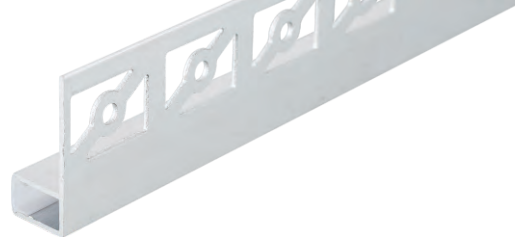

GUS-309

Product Features

Light is even and smooth, installing led strip light, then fixed the clips, finally installing the aluminium profiles. No dark shadows, achieve the effect of seeing the light while lamp is invisible. Constant voltage led strip light is recommend.

Installation: Surface mounted installation

Max watt: Less than 40w/meter. Suggest with 2pcs DC12V/24V 2835 120led/meter led strip light, PCB size not over 26mm