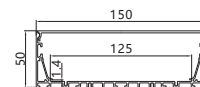

Maximum length : 3M

Application :Commercial lighting/Office lighting

silver black white

Remarks:customized design size and spec available

GUS—087

Accessories

Unit:mm

GUS-18050-M