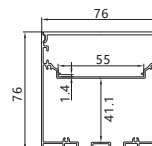

Accessories