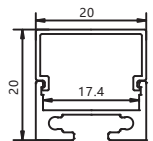

Accessories