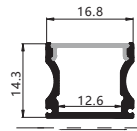

Accessories

Unit:mm

Product Spec

Material : AL6063-T5

PC/ PC cover : Frosted/Transparent/Opal

Maximum length : 3M

Application : Commercial lighting/Office lighting

black

white

Remarks:customized design size and spec available