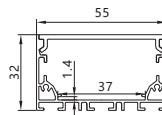

Accessories

Unit:mm

Product Features

Light is even and smooth, installing led strip light, then fixed the clips, finally installing the aluminium profiles. No dark shadows, achieve the effect of seeing the light while lamp is invisible. Constant voltage led strip light is recommend.

Installation: Surface mounted installation

Max watt: Less than 40w/meter. Suggest with 2pcs DC12V/24V 2835 120led/meter led strip light, PCB size not over 26mm

Product Spec

Material : AL6063-T5

PC/ PC cover :Frosted/Transparent/Opal

Maximum length : 3M

Application : Commercial lighting/Office lighting