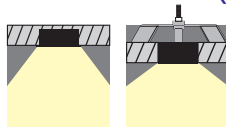

Maximum length : 3M

Application : Commercial lighting/Office lighting

black

white

Remarks:customized design size and spec available

Accessories

Unit:mm

GUS-1204-A (Black Series)