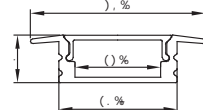

Maximum length 13M

Application TCommercial lighting&Office lighting

j`mi YdZb n`k

I \d Xi bj tcustomized design size and spec avX'dYd

8Z\j j f i \j

Le'kkl d

>LJ\$' -

Gif [I Zt =\Xk i \j