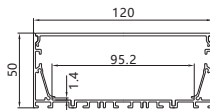

Maximum length : 3M

Application : Commercial lighting/Office lighting

silver black white

Remarks:customized design size and spec available

GUS—086

Accessories

Unit:mm

GUS-15050-M