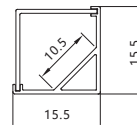

Maximum length : 3M

Application :Commercial lighting/Office lighting

silver black white

Remarks:customized design size and spec available

GUS—040

Accessories

Unit:mm

GUS-1616B