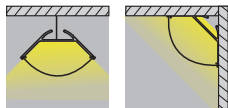

GUS-3030

Product Features

Light is even and smooth, installing led strip light, then fixed the clips, finally installing the aluminium profiles. No dark shadows, achieve the effect of seeing the light while lamp is invisible. Constant voltage led strip light is recommend.

Installation: Surface mounted installation

Max watt: Less than 18w/meter. Suggest with 1pcs DC12V/24V 2835 192led/meter led strip light,PCB size not over 5mm.

Product Spec

Material : AL6063-T5

PC/ PC cover :Frosted/Transparent/Opal

Maximum length : 3M

Application : Commercial lighting/Office lighting

silver black white

Remarks:customized design size and spec available

GUS—063

Accessories

Unit:mm

GUS-3030-F

Product Features

Light is even and smooth, installing led strip light, then fixed the clips, finally installing the aluminium profiles. No dark shadows, achieve the effect of seeing the light while lamp is invisible. Constant voltage led strip light is recommend.

Installation: Surface mounted installation

Max watt: Less than 18w/meter. Suggest with 1pcs DC12V/24V 2835 192led/meter led strip light,PCB size not over 5mm.

Product Spec

Material : AL6063-T5

PC/ PC cover : Frosted/Transparent/Opal

Maximum length : 3M

Application :Commercial lighting/Office lighting

silver black white

Remarks:customized design size and spec available

GUS—064

Accessories

Unit:mm