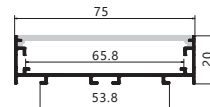

Accessories

Unit:mm

Product Features

Light is even and smooth, installing led strip light, then fixed the clips, finally installing the aluminium profiles. No dark shadows, achieve the effect of seeing the light while lamp is invisible. Constant voltage led strip light is recommend.

Installation: Surface mounted installation

Max watt: Less than 18w/meter. Suggest with 1pcs DC12V/24V 2835 192led/meter led strip light,PCB size not over 5mm.

Product Spec

Material : AL6063-T5

PC/ PC cover : Frosted/Transparent/Opal

Maximum length : 3M

Application :Commercial lighting/Office lighting