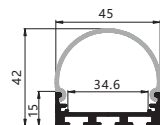

Accessories