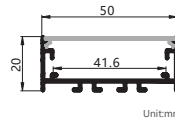

Accessories

Product Spec

Material : AL6063-T5

PC/ PC cover : Frosted/Transparent/Opal

Maximum length : 3M

Application :Commercial lighting/Office lighting