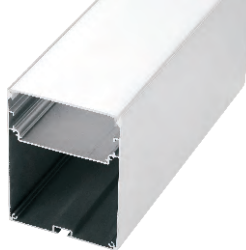

Maximum length : 3M

Application :Commercial lighting/Office lighting

silver black white

Remarks:customized design size and spec available

GUS—094

Accessories

GUS-7090-M

Product Features