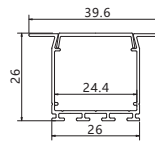

Maximum length : 3M

Application :Commercial lighting/Office lighting

silver black white

Remarks:customized design size and spec available

GUS—058

Accessories

Unit:mm

GUS-3010-M