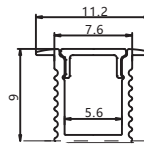

Accessories 配件