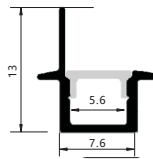

Product Spec

Material : AL6063-T5

PC/ PC cover :Frosted/Transparent/Opal

Maximum length : 3M

Application : Commercial lighting/Office lighting

silver black white

Remarks:customized design size and spec available