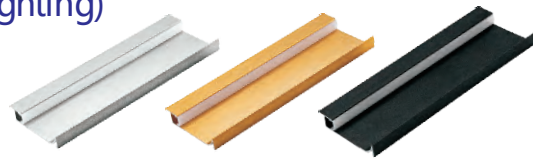

Maximum length : 3M

Application : Commercial lighting/Office lighting

Remarks:customized design size and spec available

Accessories

Unit:mm

GUS-515 (For Skirting lighting)

Product Features

Light is even and smooth, installing led strip light, then fixed the clips, finally installing the aluminium profiles. No dark shadows, achieve the effect of seeing the light while lamp is invisible. Constant voltage led strip light is recommend.