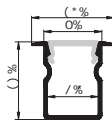

Gif [I Zt =\Xk i\j

Light is even and smooth,it is necessary to preset the size slot of proximate matter,then fill the proximate matter, finally installing led strip light.No dark shadows,achieve the effect of Seeing the light while lamp is invisible.Constant voltage led strip light is recommend.

Installation:Embedded in wall or ceiling

Max watt: Less than 18w/meter. Suggest with 1pcs DC12V/24V 2835 192led/meter led strip light PCB size not over 5mm.

8ZZ\j f i \j

Le'kkl d

Product Spec

Material 1 8C-' - * $K,

G: &PC cover 1-f j k\ [&ki Xej gXi \ek&F gXc

Maximum length 13M

Application : Commercial lighting&Office lighting