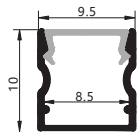

Maximum length : 3M

Application : Commercial lighting/Office lighting

black

white

Remarks:customized design size and spec available

Accessories

Unit:mm

GUS-1010-A (Black Series)