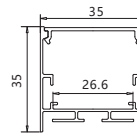

Accessories

Unit:mm

Product Features

Light is even and smooth, installing led strip light, then fixed the clips, finally installing the aluminium profiles. No dark shadows, achieve the effect of seeing the light while lamp is invisible. Constant voltage led strip light is recommend.

Installation: Surface mounted installation

Max watt: Less than 18w/meter. Suggest with 1pcs DC12V/24V 2835 192led/meter led strip light,PCB size not over 5mm.

Product Spec

Material : AL6063-T5

PC/ PC cover : Frosted/Transparent/Opal

Maximum length : 3M

Application :Commercial lighting/Office lighting