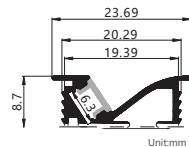

Product Spec

Material : AL6063-T5

PC/ PC cover : Frosted/Transparent/Opal

Maximum length : 3M

Application :Commercial lighting/Office lighting

silver black white

Remarks:customized design size and spec available