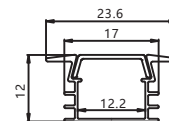

Maximum length : 3M

Application :Commercial lighting/Office lighting

silver black white

Remarks:customized design size and spec available

GUS—045

Accessories

Unit:mm

GUS-1414M