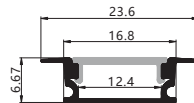

Accessories 配件

Unit:mm

Product Spec

Material : AL6063-T5

PC/ PC cover :Frosted/Transparent/Opal

Maximum length : 3M

Application : Commercial lighting/Office lighting

black

white

Remarks:customized design size and spec available