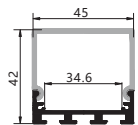

Accessories