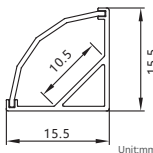

Accessories