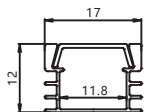

Maximum length : 3M

Application : Commercial lighting/Office lighting

silver black white

Remarks:customized design size and spec available

GUS—044

Accessories

Unit:mm

GUS-1204A