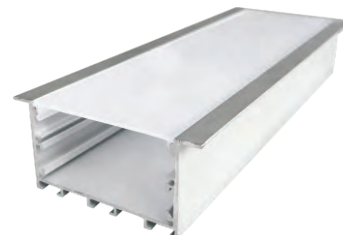

Maximum length : 3M

Application : Commercial lighting/Office lighting

Remarks:customized design size and spec available

GUS-6035-A

Accessories

Product Features

Light is even and smooth,it is necessary to preset the size slot of proximate matter,then fill the proximate matter, finally installing led strip light.No dark shadows,achieve the effect of Seeing the light while lamp is invisible.Constant voltage led strip light is recommend.