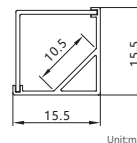

Accessories