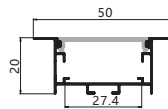

Accessories

Unit:mm

Product Spec

Material : AL6063-T5

PC/ PC cover :Frosted/Transparent/Opal

Maximum length : 3M

Application : Commercial lighting/Office lighting