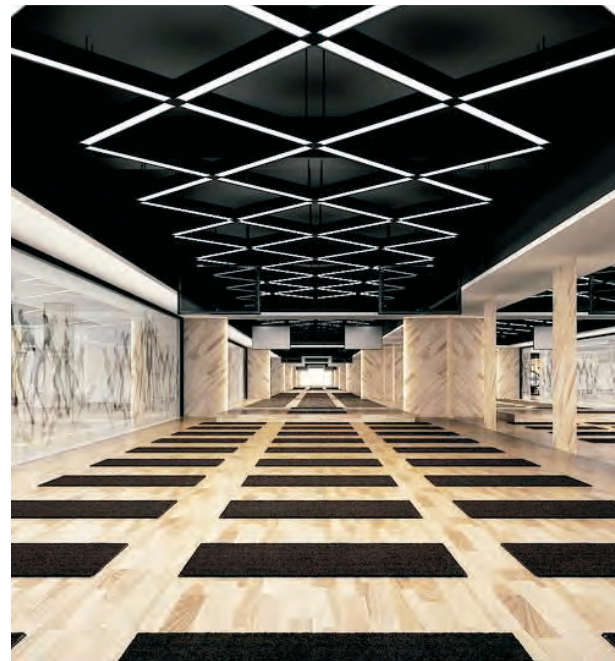

Maximum length : 3M

Application : Commercial lighting/Office lighting

silver black white

Accessories

Unit:mm

Remarks:customized design size and spec available

GUS—069

APPLICATION SCENE