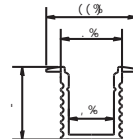

Maximum length 13M

Application TCommercial lighting&Office lighting

j`mli Y&Zb n`k

I \d Xi bj tcustomized design size and spec avX&YΔ

GUS—008

8ZZ\j f i \j

Le kkl d

8ZZ\j f i \j