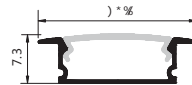

Le'kkl d

8ZZ\j j f i \j