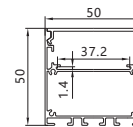

Accessories