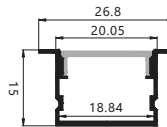

Maximum length : 3M

Application :Commercial lighting/Office lighting

silver black white

Remarks:customized design size and spec available

GUS—052

Accessories

Unit:mm

GUS-2020-M