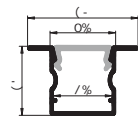

Maximum length 13M

Application TCommercial lighting&Office lighting

j`mli Y&Zb n`k

I \ d X i b j tcustomized design size and spec avX&Y&Δ

GUS—021

8ZVj j f i \j

Le k k d

8ZVj j f i \j