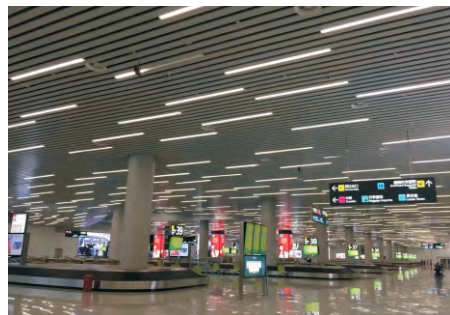

Maximum length : 3M

Application : Commercial lighting/Office lighting

silver

black

white

Remarks: customized design size and spec available

APPLICATION SCENE

GUS-7520-A