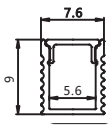

Accessories 配件