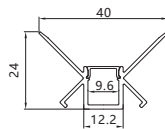

Accessories