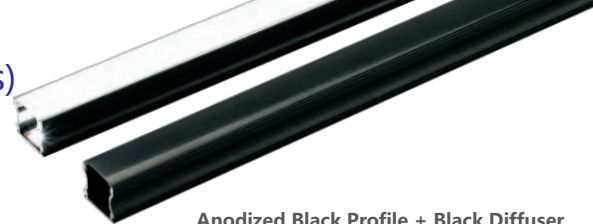

GUS-1202 (Black Series)

Anodized Black Profile + Black Diffuser

Product Features

Light is even and smooth, installing led strip light, then fixed the clips, finally installing the aluminium profiles. No dark shadows, achieve the effect of seeing the light while lamp is invisible. Constant voltage led strip light is recommend.

Installation: Surface mounted installation

Max watt: Less than 18w/meter. Suggest with 1pcs DC12V/24V 2835 192led/meter led strip light, PCB size not over 5mm.

Accessories

Unit:mm

Product Spec

Material : AL6063-T5

PC/ PC cover : Frosted/Transparent/Opal

Maximum length : 3M

Application : Commercial lighting/Office lighting

black

white

Remarks:customized design size and spec available