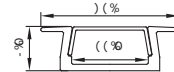

Maximum length 13M

Application TCommercial lighting&Office lighting

j`mi YdZb n`k

I \d Xi bj tcustomized design size and spec avX'dYd

8ZZ\j f i \j

Le'kd d

>LJ\$)' +\$

Gif [I Zt =\Xk i \j