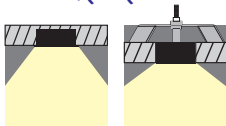

Maximum length 13M

Application : Commercial lighting&Office lighting

j`mli Y&Zb n`k

I \ d X i b j tcustomized design size and spec avX&Y&Δ

GUS—020

>LJ\$(' ' 8

Gif [I Zt =\Xk i \j

Light is even and smooth,it is necessary to preset the size slot of proximate matter,then fill the proximate matter, finally installing led strip light.No dark shadows,achieve the effect of Seeing the light while lamp is invisible.Constant voltage led strip light is recommend.