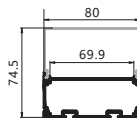

Accessories