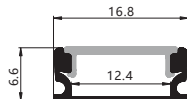

Accessories 配件