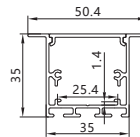

Accessories

Unit:mm

Product Spec

Material : AL6063-T5

PC/ PC cover : Frosted/Transparent/Opal

Maximum length : 3M

Application :Commercial lighting/Office lighting