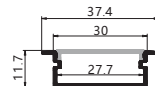

Accessories