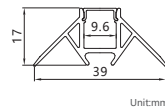

Accessories