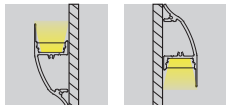

GUS-4215

Product Features

Light is even and smooth, installing led strip light, then fixed the clips, finally installing the aluminium profiles. No dark shadows, achieve the effect of seeing the light while lamp is invisible. Constant voltage led strip light is recommend.

Installation: Surface mounted installation

Max watt: Less than 40w/meter. Suggest with 2pcs DC12V/24V 2835 120led/meter led strip light, PCB size not over 26mm

Product Spec

Material : AL6063-T5

PC/ PC cover :Frosted/Transparent/Opal

Maximum length : 3M

Application : Commercial lighting/Office lighting

silver black white

Remarks:customized design size and spec available

Accessories

Unit:mm

GUS-5015

Product Features

Light is even and smooth, installing led strip light, then fixed the clips, finally installing the aluminium profiles. No dark shadows, achieve the effect of seeing the light while lamp is invisible. Constant voltage led strip light is recommend.

Installation: Surface mounted installation

Max watt: Less than 18w/meter. Suggest with 1pcs DC12V/24V 2835 192led/meter led strip light,PCB size not over 5mm.

Product Spec

Material : AL6063-T5

PC/ PC cover : Frosted/Transparent/Opal

Maximum length : 3M

Application :Commercial lighting/Office lighting

silver black white

Remarks:customized design size and spec available

Accessories

Unit:mm