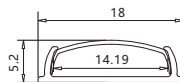

Maximum length : 3M

Application : Commercial lighting/Office lighting

silver black white

Remarks:customized design size and spec available

GUS—048

Accessories

Unit:mm

GUS-1913