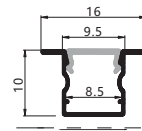

Maximum length : 3M

Application :Commercial lighting/Office lighting

black

white

Remarks:customized design size and spec available

Accessories

Unit:mm

GUS-1201 (Black Series)