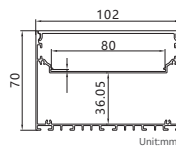

Accessories

Remarks:customized design size and spec available