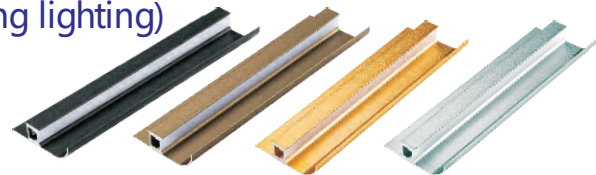

Maximum length : 3M

Application : Commercial lighting/Office lighting

GUS—175

Accessories

Remarks:customized design size and spec available

GUS-513 (For Skirting lighting)

Product Features

Light is even and smooth, installing led strip light, then fixed the clips, finally installing the aluminium profiles. No dark shadows, achieve the effect of seeing the light while lamp is invisible. Constant voltage led strip light is recommend.