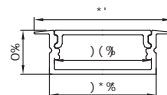

Maximum length 13M

Application TCommercial lighting&Office lighting

j`amli Y&Zb n`k

I \d Xi bj tcustomized design size and spec avX&YΔ

GUS—031

8ZZ\j j f i \j

L e k k d

8ZZ\j j f i \j