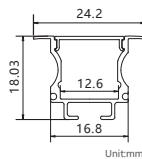

Accessories