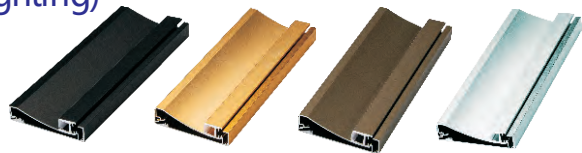

PC/ PC cover :Frosted/Transparent/Opal

Maximum length : 3M

Application : Commercial lighting/Office lighting

black

white

Remarks:customized design size and spec available

GUS-503 (For Skirting lighting)

Product Features