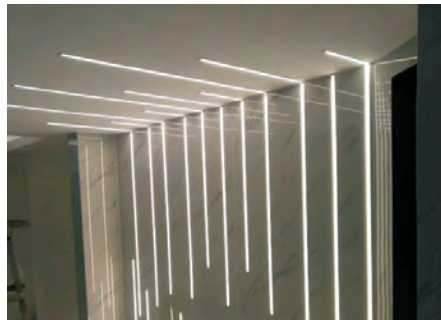

GUS-1203

Product Features

Light is even and smooth, installing led strip light, then fixed the clips, finally installing the aluminium profiles. No dark shadows, achieve the effect of seeing the light while lamp is invisible. Constant voltage led strip light is recommend.

Installation: Surface mounted installation

Max watt: Less than 18w/meter. Suggest with 1pcs DC12V/24V 2835 192led/meter led strip light,PCB size not over 5mm.

Product Spec

Material : AL6063-T5

PC/ PC cover :Frosted/Transparent/Opal

Maximum length : 3M

Application : Commercial lighting/Office lighting

GUS—043

Accessories

Unit:mm

Remarks:customized design size and spec available