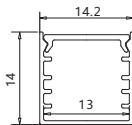

Maximum length : 3M

Application : Commercial lighting/Office lighting

silver black white

Remarks:customized design size and spec available

GUS—046

Accessories

Unit:mm

GUS-1414A