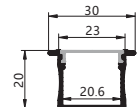

Maximum length : 3M

Application :Commercial lighting/Office lighting

silver black white

Remarks:customized design size and spec available

GUS—056

Accessories

Unit:mm

GUS—056