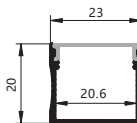

Maximum length : 3M

Application : Commercial lighting/Office lighting

silver black white

Remarks:customized design size and spec available

GUS—055

Accessories

Unit:mm

GUS-2320-A