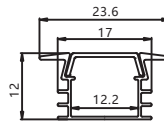

Maximum length : 3M

Application :Commercial lighting/Office lighting

black

white

Remarks:customized design size and spec available

Accessories

Unit:mm

GUS-2015M (Black Series)