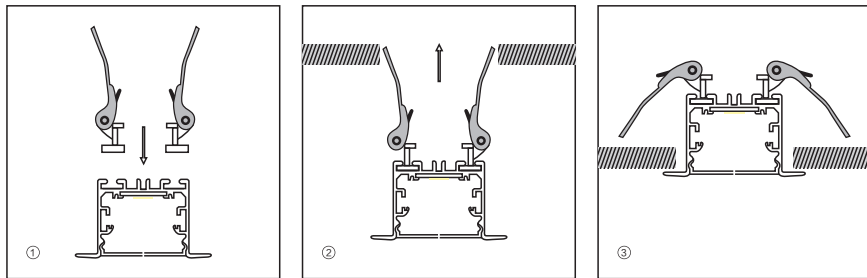

Nail Into The Ceiling

Complete Fixed

INSTALLATION METHODS

Wall Mounted Diagram

① Installing profiles to wall

② Installation of driver, light source pc cover and end cap

③ Complete Fixed

INSTALLATION METHODS

Wall Mounted Diagram

① Installing profiles to wall

② Installation of driver, light source pc cover and end cap Complete Fixed

INSTALLATION METHODS

Recessed Installation Diagram

○ Clip Installed To Profile

○ Push Into The Slot