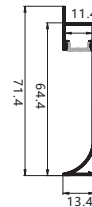

Accessories