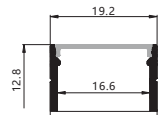

Maximum length : 3M

Application :Commercial lighting/Office lighting

silver black white

Remarks:customized design size and spec available

GUS—049

Accessories

Unit:mm

GUS-2010