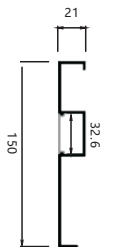

Product Spec

Material : AL6063-T5

PC/ PC cover :Frosted/Transparent/Opal

Maximum length : 3M

Application : Commercial lighting/Office lighting

silver black white

Remarks:customized design size and spec available