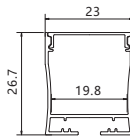

Maximum length : 3M

Application : Commercial lighting/Office lighting

silver black white

Remarks:customized design size and spec available

GUS—065

Accessories

Unit:mm

GUS-401-A