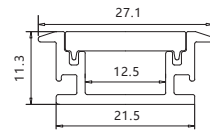

Maximum length : 3M

Application :Commercial lighting/Office lighting

silver black white

Remarks:customized design size and spec available

GUS—068

Accessories

Unit:mm

GUS-404 (For underground)