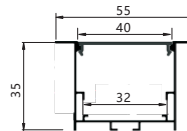

Accessories

Unit:mm

Product Spec

Material : AL6063-T5

PC/ PC cover : Frosted/Transparent/Opal

Maximum length : 3M

Application :Commercial lighting/Office lighting

silver black white

Remarks:customized design size and spec available