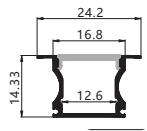

Accessories

Unit:mm

Product Spec

Material : AL6063-T5

PC/ PC cover :Frosted/Transparent/Opal

Maximum length : 3M

Application : Commercial lighting/Office lighting

black

white

Remarks:customized design size and spec available