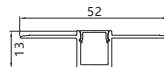

Maximum length : 3M

Application :Commercial lighting/Office lighting

silver black white

Remarks:customized design size and spec available

Accessories

Unit:mm

GUS-305

Product Features