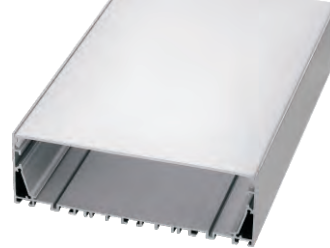

GUS-15050-M

Product Features

Light is even and smooth, installing led strip light, then fixed the clips, finally installing the aluminium profiles. No dark shadows, achieve the effect of seeing the light while lamp is invisible. Constant voltage led strip light is recommend.

Installation: Surface mounted installation

Max watt: Less than 18w/meter. Suggest with 1pcs DC12V/24V 2835 192led/meter led strip light,PCB size not over 5mm.

Product Spec

Material : AL6063-T5

PC/ PC cover : Frosted/Transparent/Opal

Maximum length : 3M

Application :Commercial lighting/Office lighting

silver black white

Remarks:customized design size and spec available

GUS—087

Accessories

Unit:mm