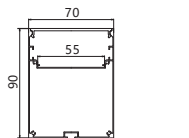

Accessories