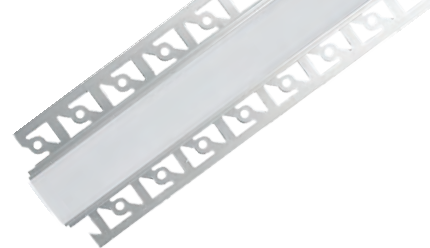

GUS-306

Product Features

Light is even and smooth, installing led strip light, then fixed the clips, finally installing the aluminium profiles. No dark shadows, achieve the effect of seeing the light while lamp is invisible. Constant voltage led strip light is recommend.

Installation: Surface mounted installation

Max watt: Less than 18w/meter. Suggest with 1pcs DC12V/24V 2835 192led/meter led strip light,PCB size not over 5mm.

Product Spec

Material : AL6063-T5

PC/ PC cover : Frosted/Transparent/Opal

Maximum length : 3M

Application :Commercial lighting/Office lighting

silver black white

Remarks:customized design size and spec available

Accessories

Unit:mm