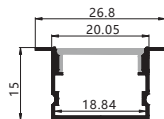

Maximum length : 3M

Application :Commercial lighting/Office lighting

black

white

Remarks:customized design size and spec available

Accessories

Unit:mm

Accessories