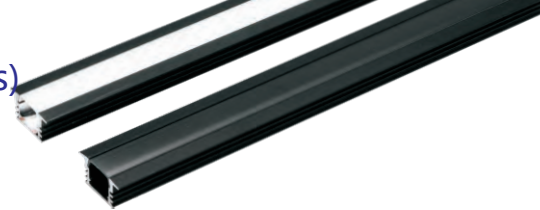

Maximum length : 3M

Application : Commercial lighting/Office lighting

black

white

Remarks:customized design size and spec available

Accessories

Unit:mm

GUS-1204-A (Black Series)