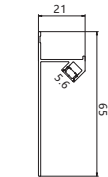

Unit:mm

Product Spec

Material : AL6063-T5

PC/ PC cover : Frosted/Transparent/Opal

Maximum length : 3M

Application :Commercial lighting/Office lighting