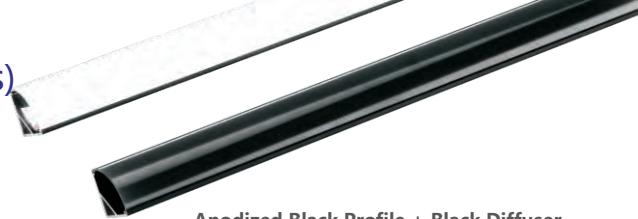

GUS-1616 (Black Series)

Anodized Black Profile + Black Diffuser

Product Features

Light is even and smooth, installing led strip light, then fixed the clips, finally installing the aluminium profiles. No dark shadows, achieve the effect of seeing the light while lamp is invisible. Constant voltage led strip light is recommend.

Installation: Surface mounted installation

Max watt: Less than 18w/meter. Suggest with 1pcs DC12V/24V 2835 192led/meter led strip light,PCB size not over 5mm.

Accessories

Unit:mm

Product Spec

Material : AL6063-T5

PC/ PC cover : Frosted/Transparent/Opal

Maximum length : 3M

Application :Commercial lighting/Office lighting

black

white

Remarks:customized design size and spec available