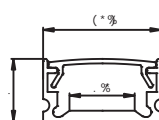

Gif [I Zt =\Xk i\j

Light is even and smooth, installing led strip light, then fixed the clips, finally installing the aluminium profiles. No dark shadows, achieve the effect of seeing the light while lamp is invisible. Constant voltage led strip light is recommend.

@j kXdkf e: Surface mounted installation

Max watt: Less than 18w/meter. Suggest with 1pcs DC12V/24V 2835 192led/meter led strip light,PCB size not over 5mm.

8ZZ\j f i \j

Le'kkl d

Product Spec

Material 1 8C-' - * $K,

G: &PC cover 1Frosted&ki Xej gXi \ek&F gXc

Maximum length 13M

Application TCommercial lighting&Office lighting