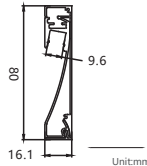

Accessories