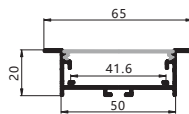

Accessories

Unit:mm

Product Spec

Material : AL6063-T5

PC/ PC cover :Frosted/Transparent/Opal

Maximum length : 3M

Application : Commercial lighting/Office lighting