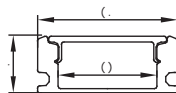

Maximum length 13M

Application TCommercial lighting&Office lighting

j`mli Y&Zb n_`k

I \d Xi bj tcustomized design size and spec avX&YΔ

GUS—025

8ZV\j f i \j

Le kkl d

8ZV\j f i \j