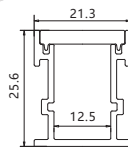

Maximum length : 3M

Application : Commercial lighting/Office lighting

silver black white

Remarks:customized design size and spec available

GUS—067

Accessories

Unit:mm

GUS-403