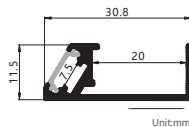

Product Spec

Material : AL6063-T5

PC/ PC cover :Frosted/Transparent/Opal

Maximum length : 3M

Application : Commercial lighting/Office lighting

silver black white

Remarks:customized design size and spec available