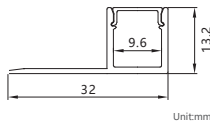

Accessories