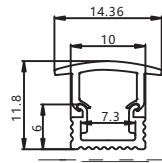

Unit:mm

Product Spec

Material : AL6063-T5

PC/ PC cover : Frosted/Transparent/Opal

Maximum length : 3M

Application :Commercial lighting/Office lighting

silver black white

Remarks:customized design size and spec available