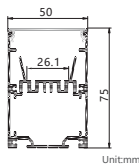

Accessories