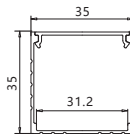

Maximum length : 3M

Application : Commercial lighting/Office lighting

silver black white

Remarks:customized design size and spec available

GUS—070

Accessories

Unit:mm

GUS-405-A