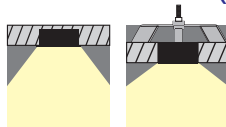

Maximum length : 3M

Application : Commercial lighting/Office lighting

black

white

Remarks:customized design size and spec available

Accessories

Unit:mm

GUS-1010-A (Black Series)