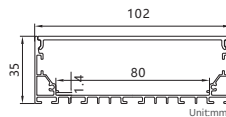

Accessories