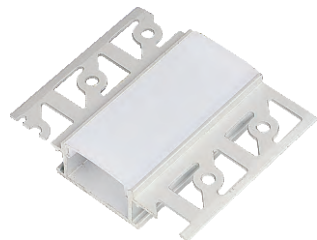

Maximum length : 3M

Application :Commercial lighting/Office lighting

silver black white

Remarks:customized design size and spec available

Accessories

Unit:mm

GUS-305

Product Features