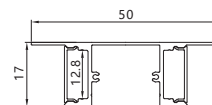

Maximum length : 3M

Application :Commercial lighting/Office lighting

silver black white

Remarks:customized design size and spec available

Accessories

Unit:mm

GUS-4290-M

Product Features