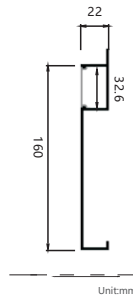

Product Spec

Material : AL6063-T5

PC/ PC cover : Frosted/Transparent/Opal

Maximum length : 3M

Application :Commercial lighting/Office lighting

silver black white

Remarks:customized design size and spec available