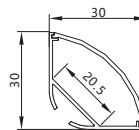

Maximum length : 3M

Application : Commercial lighting/Office lighting

silver black white

Remarks:customized design size and spec available

GUS—063

Accessories

Unit:mm

GUS-3030-F