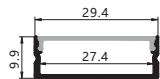

Accessories