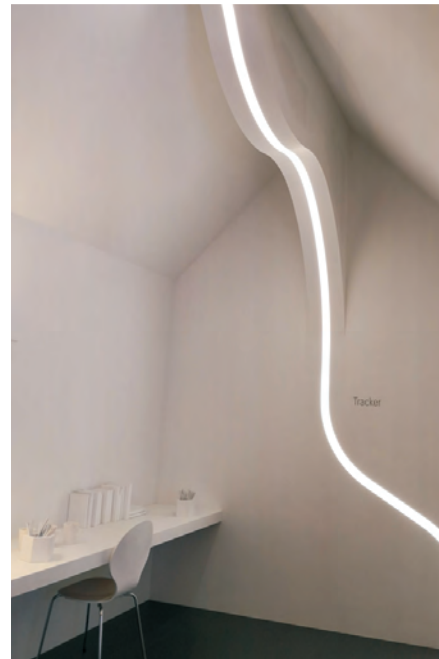

Maximum length : 3M

Application : Commercial lighting/Office lighting

GUS—050

Accessories

Unit:mm

Remarks:customized design size and spec available

APPLICATION SCENE

GUS-2015M