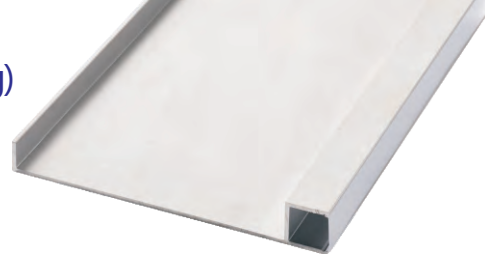

Maximum length : 3M

Application : Commercial lighting/Office lighting

silver black white

Remarks:customized design size and spec available

Unit:mm

GUS-506 (For Skirting lighting)

Product Features

Light is even and smooth, installing led strip light, then fixed the clips, finally installing the aluminium profiles. No dark shadows, achieve the effect of seeing the light while lamp is invisible. Constant voltage led strip light is recommend.