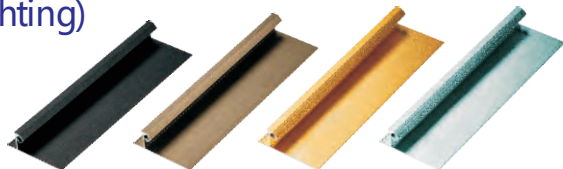

GUS-514 (For Skirting lighting)

Product Features

Light is even and smooth, installing led strip light, then fixed the clips, finally installing the aluminium profiles. No dark shadows, achieve the effect of seeing the light while lamp is invisible. Constant voltage led strip light is recommend.

Installation: Surface mounted installation

Max watt: Less than 40w/meter. Suggest with 2pcs DC12V/24V 2835 120led/meter led strip light, PCB size not over 26mm

Product Spec

Material : AL6063-T5

PC/ PC cover :Frosted/Transparent/Opal

Maximum length : 3M

Application : Commercial lighting/Office lighting

Remarks:customized design size and spec available

Accessories

Unit:mm