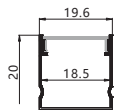

Accessories

Unit:mm

Product Spec

Material : AL6063-T5

PC/ PC cover :Frosted/Transparent/Opal

Maximum length : 3M

Application : Commercial lighting/Office lighting