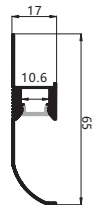

Accessories