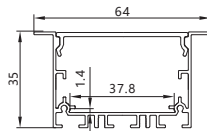

Accessories

Unit:mm

Product Spec

Material : AL6063-T5

PC/ PC cover :Frosted/Transparent/Opal

Maximum length : 3M

Application : Commercial lighting/Office lighting

silver black white

Remarks:customized design size and spec available