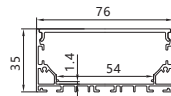

Unit:mm

Product Spec

Material : AL6063-T5

PC/ PC cover :Frosted/Transparent/Opal

Maximum length : 3M

Application : Commercial lighting/Office lighting