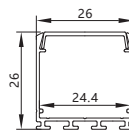

Accessories