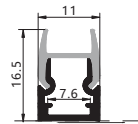

GUS-507 (For 18mm board)

Product Features

Light is even and smooth, installing led strip light, then fixed the clips, finally installing the aluminium profiles. No dark shadows, achieve the effect of seeing the light while lamp is invisible. Constant voltage led strip light is recommend.

Installation: Surface mounted installation

Max watt: Less than 40w/meter. Suggest with 2pcs DC12V/24V 2835 120led/meter led strip light, PCB size not over 26mm

Product Spec

Material : AL6063-T5

PC/ PC cover :Frosted/Transparent/Opal

Maximum length : 3M

Application : Commercial lighting/Office lighting

silver black white

Remarks:customized design size and spec available

Accessories

Unit:mm

GUS-508 (For 8mm glass)

Product Features

Light is even and smooth, installing led strip light, then fixed the clips, finally installing the aluminium profiles. No dark shadows, achieve the effect of seeing the light while lamp is invisible. Constant voltage led strip light is recommend.

Installation: Surface mounted installation

Max watt: Less than 18w/meter. Suggest with 1pcs DC12V/24V 2835 192led/meter led strip light,PCB size not over 5mm.

Product Spec

Material : AL6063-T5

PC/ PC cover : Frosted/Transparent/Opal

Maximum length : 3M

Application :Commercial lighting/Office lighting

silver black white

Remarks:customized design size and spec available

Unit:mm