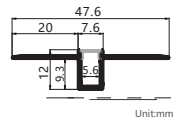

Product Spec

Material : AL6063-T5

PC/ PC cover : Frosted/Transparent/Opal

Maximum length : 3M

Application :Commercial lighting/Office lighting