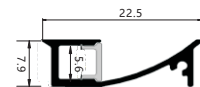

GUS-501

Product Features

Light is even and smooth, installing led strip light, then fixed the clips, finally installing the aluminium profiles. No dark shadows, achieve the effect of seeing the light while lamp is invisible. Constant voltage led strip light is recommend.

Installation: Surface mounted installation

Max watt: Less than 40w/meter. Suggest with 2pcs DC12V/24V 2835 120led/meter led strip light, PCB size not over 26mm

Product Spec

Material : AL6063-T5

PC/ PC cover :Frosted/Transparent/Opal

Maximum length : 3M

Application : Commercial lighting/Office lighting

silver black white

Remarks:customized design size and spec available

Unit:mm

GUS-502

Product Features

Light is even and smooth, installing led strip light, then fixed the clips, finally installing the aluminium profiles. No dark shadows, achieve the effect of seeing the light while lamp is invisible. Constant voltage led strip light is recommend.

Installation: Surface mounted installation

Max watt: Less than 18w/meter. Suggest with 1pcs DC12V/24V 2835 192led/meter led strip light,PCB size not over 5mm.

Product Spec

Material : AL6063-T5

PC/ PC cover : Frosted/Transparent/Opal

Maximum length : 3M

Application :Commercial lighting/Office lighting

silver black white

Remarks:customized design size and spec available

Unit:mm