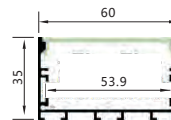

Maximum length : 3M

Application : Commercial lighting/Office lighting

silver black white

Remarks:customized design size and spec available

GUS—079

GUS-6035-M

Accessories

Unit:mm