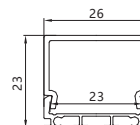

Accessories