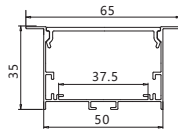

Accessories

Unit:mm

Product Spec

Material : AL6063-T5

PC/ PC cover : Frosted/Transparent/Opal

Maximum length : 3M

Application :Commercial lighting/Office lighting

silver black white

Remarks:customized design size and spec available