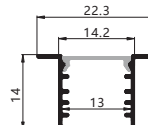

Accessories