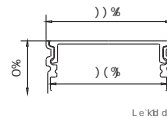

I \d Xi bj tcustomized design size and spec avXdYd

8ZZ\j f i` \j