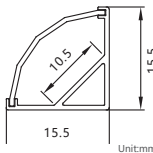

Maximum length : 3M

Application : Commercial lighting/Office lighting

silver black white

Remarks:customized design size and spec available

GUS—039

Accessories

Unit:mm

GUS-1616-90