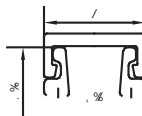

Maximum length 13M

Application TCommercial lighting&Office lighting

j`mi YdZb n_k

I \d Xi bj tcustomized design size and spec avXdyd

GUS—010

8ZZ\j f i \j

Le'kd d

8ZZ\j f i \j