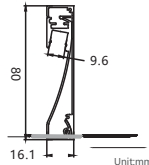

Accessories