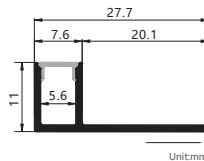

Product Spec

Material : AL6063-T5

PC/ PC cover :Frosted/Transparent/Opal

Maximum length : 3M

Application : Commercial lighting/Office lighting

silver black white

Remarks:customized design size and spec available