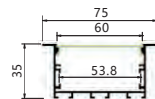

Maximum length : 3M

Application : Commercial lighting/Office lighting

Remarks:customized design size and spec available

GUS-6035-A

Accessories

Product Features

Light is even and smooth,it is necessary to preset the size slot of proximate matter,then fill the proximate matter, finally installing led strip light.No dark shadows,achieve the effect of Seeing the light while lamp is invisible.Constant voltage led strip light is recommend.