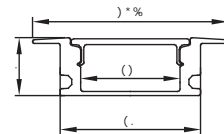

Maximum length 13M

Application TCommercial lighting&Office lighting

j`mli Y&Zb n_`k

I \d Xi bj tcustomized design size and spec avX&YΔ

GUS—025

8ZV\j f i \j

Le kkl d

8ZV\j f i \j