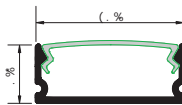

Maximum length 13M

Application TCommercial lighting&Office lighting

j`amli Y&Zb n_`k

I \d Xi bj tcustomized design size and spec avX&Y&Δ

GUS—022

GUS—023

8ZZ\j j f i \j

Le'kkl d