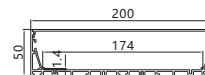

Maximum length : 3M

Application :Commercial lighting/Office lighting

silver black white

Remarks:customized design size and spec available

Accessories

Unit:mm

GUS—089

GUS-3566-M