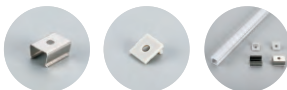

Product Spec

Material 1 8C-' - * $K,

G: &PC cover 1Frosted&K i X e j g X i \ e k & F g X c

Maximum length 13M

Application TCommercial lighting&Office lighting

j`mli Y&Zb n`k

I \ d X i b j tcustomized design size and spec avX&Y&Δ

GUS—021

8ZVj j f i \j