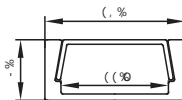

Maximum length 13M

Application : Commercial lighting&Office lighting

j`mi YdZb n`k

I \d Xi bj tcustomized design size and spec avX'dYd

8ZZ\j f i \j

Le'kd d

>LJ\$' .

Gif [I Zt =\Xk i \j