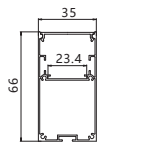

Accessories