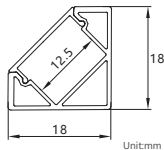

Accessories

Unit:mm

Remarks:customized design size and spec available