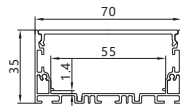

Maximum length : 3M

Application :Commercial lighting/Office lighting

silver black white

Remarks:customized design size and spec available

GUS—080

GUS-7035-M

Accessories

Unit:mm