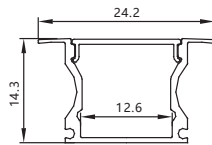

Maximum length : 3M

Application : Commercial lighting/Office lighting

silver black white

Remarks: customized design size and spec available

GUS—036

Accessories

Unit:mm

GUS-1202