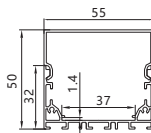

Accessories