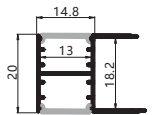

Accessories

Unit:mm

Product Spec

Material : AL6063-T5

PC/ PC cover :Frosted/Transparent/Opal

Maximum length : 3M

Application : Commercial lighting/Office lighting

black

white

Remarks:customized design size and spec available