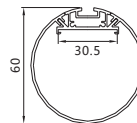

Maximum length : 33.6M

Application :Commercial lighting/Office lighting

silver black white

Remarks:customized design size and spec available

Accessories

Unit:mm

Accessories

Unit:mm