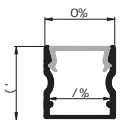

Maximum length 13M

Application TCommercial lighting&Office lighting

j`mli Y&Zb n`k

I \ d X i b j tcustomized design size and spec avX&Y&Δ

GUS—021

8ZVj j f i \j

Le k k d

8ZVj j f i \j