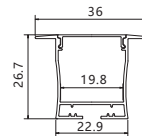

Maximum length : 3M

Application :Commercial lighting/Office lighting

silver black white

Remarks:customized design size and spec available

GUS—066

Accessories

Unit:mm

GUS—066