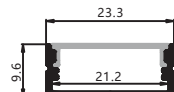

Maximum length : 3M

Application :Commercial lighting/Office lighting

black

white

Remarks:customized design size and spec available

Accessories 配件

Unit:mm

GUS-205 (Black Series)