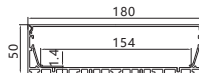

Maximum length : 3M

Application : Commercial lighting/Office lighting

GUS—088

Remarks:customized design size and spec available

Accessories

Unit:mm

GUS-20050-M

Product Features