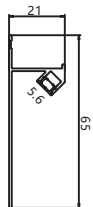

Accessories