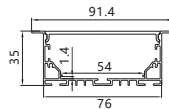

Accessories

Unit:mm

Product Spec

Material : AL6063-T5

PC/ PC cover : Frosted/Transparent/Opal

Maximum length : 6M

Application :Commercial lighting/Office lighting