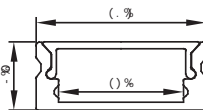

Maximum length 13M

Application : Commercial lighting&Office lighting

j`mi YdZb n`k

I \d Xi bj tcustomized design size and spec avX'dYd

8Z\j j f i \j

Le'kkl d

>LJ\$' ,'

Gif [I Zt =\Xk i\j