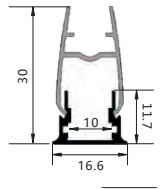

Unit:mm

Product Spec

Material : AL6063-T5

PC/ PC cover :Frosted/Transparent/Opal

Maximum length : 3M

Application : Commercial lighting/Office lighting

silver black white

Remarks:customized design size and spec available