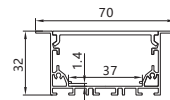

Accessories

Unit:mm

Product Spec

Material : AL6063-T5

PC/ PC cover : Frosted/Transparent/Opal

Maximum length : 3M

Application :Commercial lighting/Office lighting