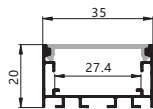

Accessories

Unit:mm

Product Spec

Material : AL6063-T5

PC/ PC cover :Frosted/Transparent/Opal

Maximum length : 3M

Application : Commercial lighting/Office lighting