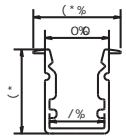

Gif [I Zt =\Xk i\j

Light is even and smooth, it is necessary to preset the size slot of proximate matter, then fill the proximate matter, finally installing led strip light. No dark shadows, achieve the effect of seeing the light while lamp is invisible. Constant voltage led strip light is recommend.

Installation: Embedded in wall or ceiling

Max watt: Less than 18w/meter. Suggest with 1pcs DC12V/24V 2835 192led/meter led strip light PCB size not over 5mm.

8ZZ\j f i \j

Le'kkl d

Product Spec

Material 1 8C-' - * $K,

G: &PC cover 1-f j k [&K i X e j g X i \ e k & F g X c

Maximum length 13M

Application : Commercial lighting & Office lighting