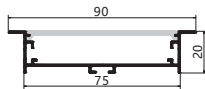

Accessories

Unit:mm

Product Spec

Material : AL6063-T5

PC/ PC cover :Frosted/Transparent/Opal

Maximum length : 6M

Application : Commercial lighting/Office lighting