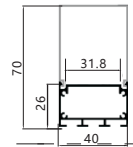

Accessories