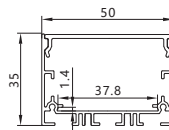

Maximum length : 3M

Application : Commercial lighting/Office lighting

silver black white

Remarks:customized design size and spec available

GUS—077

Accessories

Unit:mm

GUS-5035B-M