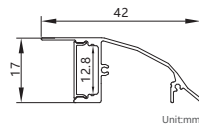

Accessories