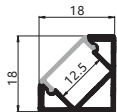

Accessories

Unit:mm

Product Spec

Material : AL6063-T5

PC/ PC cover :Frosted/Transparent/Opal

Maximum length : 3M

Application : Commercial lighting/Office lighting

black

white

Remarks:customized design size and spec available