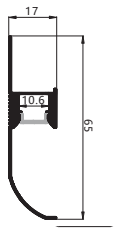

Unit:mm

Product Spec

Material : AL6063-T5

PC/ PC cover :Frosted/Transparent/Opal

Maximum length : 3M

Application : Commercial lighting/Office lighting

silver black white

Remarks:customized design size and spec available