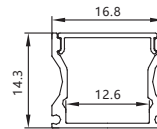

Maximum length : 3M

Application : Commercial lighting/Office lighting

silver black white

Remarks: customized design size and spec available

GUS—037

Accessories

Unit:mm

GUS-1206