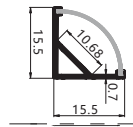

Accessories

Unit:mm

Product Spec

Material : AL6063-T5

PC/ PC cover : Frosted/Transparent/Opal

Maximum length : 3M

Application :Commercial lighting/Office lighting

black

white

Remarks:customized design size and spec available