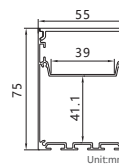

Accessories