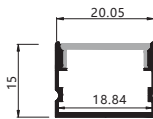

Maximum length : 3M

Application :Commercial lighting/Office lighting

black

white

Remarks:customized design size and spec available

Accessories

Unit:mm

Accessories