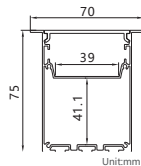

Accessories

Product Features

Light is even and smooth,it is necessary to preset the size slot of proximate matter,then fill the proximate matter, finally installing led strip light.No dark shadows,achieve the effect of Seeing the light while lamp is invisible.Constant voltage led strip light is recommend.

Installation:Embedded in wall or ceiling

Max watt: Less than 18w/meter. Suggest with 1pcs DC12V/24V 2835 192led/meter led strip light PCB size not over 5mm.

Product Spec

Material : AL6063-T5

PC/ PC cover :Frosted/Transparent/Opal

Maximum length : 3M

Application : Commercial lighting/Office lighting