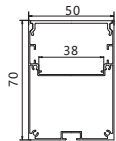

Accessories

Unit:mm

Remarks:customized design size and spec available