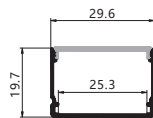

Accessories