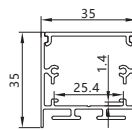

Accessories

Unit:mm

Product Features

Light is even and smooth, installing led strip light, then fixed the clips, finally installing the aluminium profiles. No dark shadows, achieve the effect of seeing the light while lamp is invisible. Constant voltage led strip light is recommend.

Installation: Surface mounted installation

Max watt: Less than 40w/meter. Suggest with 2pcs DC12V/24V 2835 120led/meter led strip light, PCB size not over 26mm

Product Spec

Material : AL6063-T5

PC/ PC cover :Frosted/Transparent/Opal

Maximum length : 3M

Application : Commercial lighting/Office lighting