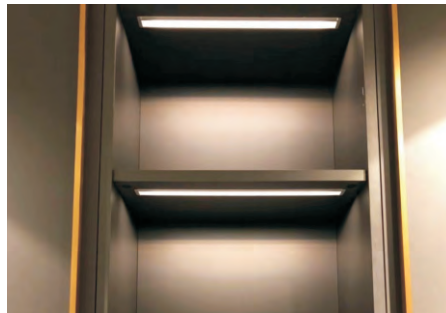

Maximum length : 3M

Application : Commercial lighting/Office lighting

silver black white

Accessories

Remarks:customized design size and spec available

GUS-3520-A

Product Features

Light is even and smooth, it is necessary to preset the size slot of proximate matter, then fill the proximate matter, finally installing led strip light. No dark shadows, achieve the effect of Seeing the light while lamp is invisible. Constant voltage led strip light is recommend.