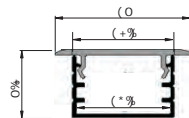

Gif [I Zt =\Xk i\j

Light is even and smooth, it is necessary to preset the size slot of proximate matter, then fill the proximate matter, finally installing led strip light. No dark shadows, achieve the effect of seeing the light while lamp is invisible. Constant voltage led strip light is recommend.

Installation: Embedded in wall or ceiling

Max watt: Less than 18w/meter. Suggest with 1pcs DC12V/24V 2835 192led/meter led strip light PCB size not over 5mm.

8ZZ\j f i \j

Le'kkl d

Product Spec

Material 1 8C- ' - * $K,

G: &PC cover 1-f j k\ [&Ki Xe j gXi \ek&F gXc

Maximum length 13M

Application : Commercial lighting&Office lighting

j`mk i YdZb n_k

I \d Xi bj tcustomized design size and spec avXdYd