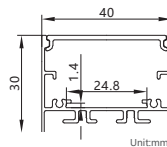

Maximum length : 3M

Application :Commercial lighting/Office lighting

silver black white

Remarks:customized design size and spec available

GUS—074

GUS-4030-M

Accessories

PC/ PC cover :Frosted/Transparent/Opal