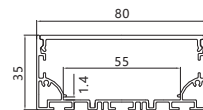

Product Features

Light is even and smooth, installing led strip light, then fixed the clips, finally installing the aluminium profiles. No dark shadows, achieve the effect of seeing the light while lamp is invisible. Constant voltage led strip light is recommend.

Installation: Surface mounted installation

Max watt: Less than 18w/meter. Suggest with 1pcs DC12V/24V 2835 192led/meter led strip light,PCB size not over 5mm.

Unit:mm

Product Spec

Material : AL6063-T5

PC/ PC cover : Frosted/Transparent/Opal

Maximum length : 3M

Application :Commercial lighting/Office lighting