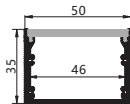

Accessories