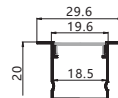

Accessories

Unit:mm

Product Spec

Material : AL6063-T5

PC/ PC cover : Frosted/Transparent/Opal

Maximum length : 3M

Application :Commercial lighting/Office lighting