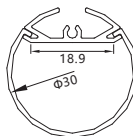

Maximum length : 33.6M

Application :Commercial lighting/Office lighting

silver black white

Remarks:customized design size and spec available

Accessories

Unit:mm

Accessories

Unit:mm