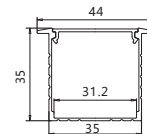

Accessories