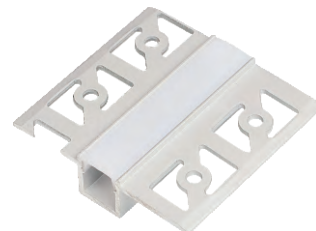

Maximum length : 3M

Application : Commercial lighting/Office lighting

silver black white

Remarks:customized design size and spec available

Accessories

Unit:mm

GUS-304

Product Features