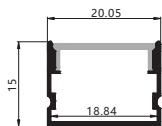

Maximum length : 3M

Application : Commercial lighting/Office lighting

silver black white

Remarks:customized design size and spec available

GUS—051

Accessories

Unit:mm

GUS-2015A