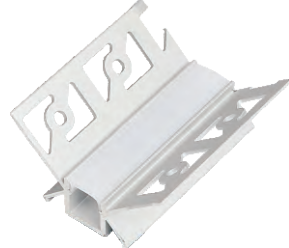

Maximum length : 3M

Application :Commercial lighting/Office lighting

GUS—131

Remarks:customized design size and spec available

Accessories

GUS—131

GUS-303

Product Features