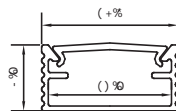

I \d Xi bj tcustomized design size and spec avXdYd

8ZVj j f i \j

Le'kkl d

>LJ$' .