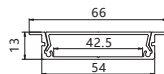

Maximum length : 3M

Application :Commercial lighting/Office lighting

Remarks:customized design size and spec available

GUS-6613-A

Accessories

Unit:mm

Product Features

Light is even and smooth, it is necessary to preset the size slot of proximate matter, then fill the proximate matter, finally installing led strip light. No dark shadows, achieve the effect of seeing the light while lamp is invisible. Constant voltage led strip light is recommend.