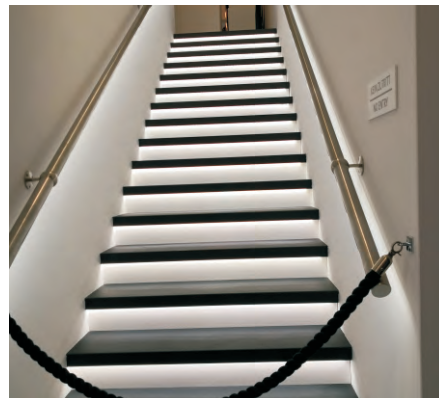

Maximum length : 3M

Application : Commercial lighting/Office lighting

GUS—050

Accessories

Unit:mm

Remarks:customized design size and spec available

APPLICATION SCENE

GUS-2015M