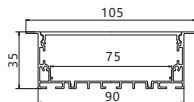

Accessories

Unit:mm

Product Spec

Material : AL6063-T5

PC/ PC cover : Frosted/Transparent/Opal

Maximum length : 6M

Application :Commercial lighting/Office lighting