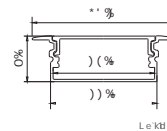

I \d Xi bj tcustomized design size and spec avXdYd

8ZZ\j f i` \j