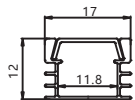

Maximum length : 3M

Application : Commercial lighting/Office lighting

black

white

Remarks:customized design size and spec available

Accessories

Unit:mm

GUS-1204-A (Black Series)