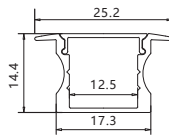

Accessories

Unit:mm

Product Spec

Material : AL6063-T5

PC/ PC cover :Frosted/Transparent/Opal

Maximum length : 3M

Application : Commercial lighting/Office lighting

silver black white

Remarks:customized design size and spec available

GUS—034