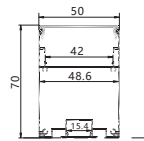

Accessories