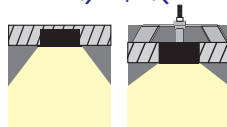

Maximum length 13M

Application : Commercial lighting&Office lighting

I \d Xi bj tcustomized design size and spec avXdYd

8ZZ\j f i` \j

>LJ\$' , \$9

Product Features

Light is even and smooth,it is necessary to preset the size slot of proximate matter,then fill the proximate matter, finally installing led strip light.No dark shadows,achieve the effect of Seeing the light while lamp is invisible.Constant voltage led strip light is recommend.