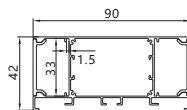

Accessories