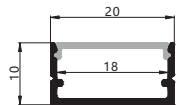

Accessories