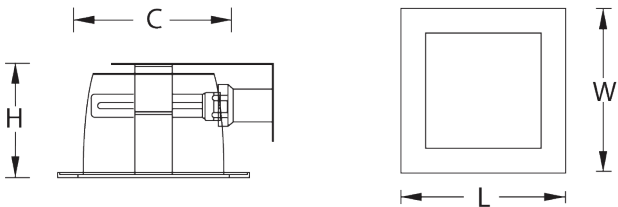

MODEL	DIMENSION(mm.)			CUT OUT(mm.)		LAMP	LUMED	LAMP TYPE
	L	W	H	L	W	HOLDER	(MAX)	
AU-DQ02-10	100	100	80	85	85	E 27 x 1	500 lm.	1 x PL 5, 8W.

AU-DQ02-12

SPECIFICATION

HOUSING :HIGH COLD-ROLLED STEEL SHEET FORMED BY
HIGH QUALITY MACHINES

MODEL	DIMENSION(mm.)			CUT OUT(mm.)		LAMP	LUMED	LAMP TYPE
	L	W	H	L	W	HOLDER	(MAX)	
AU-DQ02-18	180	180	134	160	160	E 27 x 1	1550 lm.	1 x PL 14, 18, 23W.
						E 27 x 2	1550 lm.	2 x PL 14, 18, 23W.
						G 24 x 1	1800 lm.	1 x PLC 13, 18, 26W.
						G 24 x 2	1800 lm.	2 x PLC 13, 18, 26W.