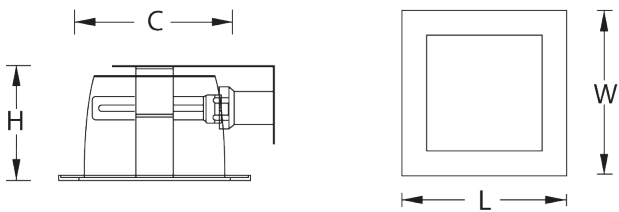

INSTALLATION :RECESS CONCEAL CEILING

APPLICATION :BUILDING, HOSPITAL, DEPARTMENT STORE, HOTEL
CONDOMINIUM, RESTAURANT, SHOWROOM
SHOP, RESIDENTIAL ETC.

MODEL	DIMENSION(mm.)			CUT OUT(mm.)		LAMP	LUMED	LAMP TYPE
	L	W	H	L	W	HOLDER	(MAX)	
AU-DQ02-12	125	125	80	110	110	E 27 x 1	800 lm.	1 x PL 8, 11, 14W.
						G 24 x 1	900 lm.	1 x PLC 13W.

MODEL	DIMENSION(mm.)			CUT OUT(mm.)		LAMP	LUMED	LAMP TYPE
	L	W	H	L	W	HOLDER	(MAX)	
AU-DQ02-18	180	180	134	160	160	E 27 x 1	1550 lm.	1 x PL 14, 18, 23W.
						E 27 x 2	1550 lm.	2 x PL 14, 18, 23W.
						G 24 x 1	1800 lm.	1 x PLC 13, 18, 26W.
						G 24 x 2	1800 lm.	2 x PLC 13, 18, 26W.