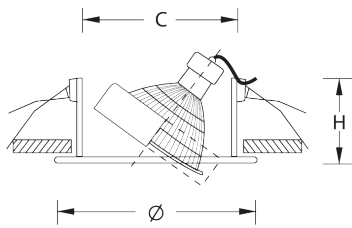

AU-DH4

SPECIFICATION

<p>HOUSING :DIE-CAST ALUMINIUM</p> <p>:LIGHTING ADJUSTABLE 30 IN HORIZONTAL</p> <p>SURFACE TREATMENT :ION-PHOSPHATE AND ANTI-RUST FINISHED WITH UV RESISTANT POLYESTER POWDER COAT</p> <p>FRAME :DIE-CAST ALUMINIUM</p>	<p>COLOR :WHITE, BLACK, SILVER, GOLD</p> <p>PROTECTION CLASS :PROTECTION CLASS EQUIVALENT TO IP 20</p> <p>INSTALLATION :RECESS CONCEAL CEILING</p> <p>APPLICATION :BUILDING, HOSPITAL, DEPARTMENT STORE, HOTEL UNIVERSITY, RESTAURANT, SHOWROOM, SHOP RESIDENTIAL, ETC.</p>
---	---

MODEL	DIMENSION(mm.)		CUT OUT	LAMP	LUMEN	LAMP TYPE
	Ø	H	C (mm.)	HOLDER	(MAX)	
AU-DH4	85	40	75	GU 5.3	1200 cd.	MR16 12V. 50W. 36D
					1050 cd.	LED 12V. 4W. 10D