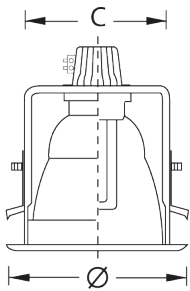

INSTALLATION :RECESS CONCEAL CEILING
 APPLICATION :BUILDING, HOSPITAL, DEPARTMENT STORE, HOTEL
 CONDOMINIUM, RESTAURANT, SHOWROOM SHOP,
 RESIDENTIAL, ETC.

MODEL	DIMENSION(mm.)		CUT OUT	LAMP	LUMED	LAMP TYPE
	Ø	H	C (mm.)	HOLDER	(MAX)	
AU-D3	125	140	105	E 27	700 lm.	PL 5, 8, 11W.

INSTALLATION :RECESS CONCEAL CEILING
 APPLICATION :BUILDING, HOSPITAL, DEPARTMENT STORE, HOTEL
 CONDOMINIUM, RESTAURANT, SHOWROOM SHOP,
 RESIDENTIAL, ETC.

MODEL	DIMENSION(mm.)		CUT OUT	LAMP	LUMED	LAMP TYPE
	Ø	H	C (mm.)	HOLDER	(MAX)	
AU-D4	145	150	125	E 27	800 lm.	PL 8, 11, 14W.
				G 23	400 lm.	PLS 7W.
				G 24	900 lm.	PLC 13W.

MODEL	DIMENSION(mm.)		CUT OUT	LAMP	LUMED	LAMP TYPE
	Ø	H	C (mm.)	HOLDER	(MAX)	
AU-D5	175	170	155	E 27	1550 lm.	PL 14, 18, 20, 23W.
				G 23	400 lm.	PLS 9W.
				G 24	1800 lm.	PLC 13, 18, 26W.

AU-D6

SPECIFICATION

MODEL	DIMENSION(mm.)		CUT OUT C (mm.)	LAMP HOLDER	LUMED (MAX)	LAMP TYPE
	Ø	H				
AU-D6	220	230	200	E 27	1550 lm.	PL 18, 20, 23W.
					9300 cd.	PAR 38, 120W.
					6200 lm.	MV 80, 125W.
					13500 lm.	MH 70, 100, 150W.
					5600 lm.	HPS 70W.